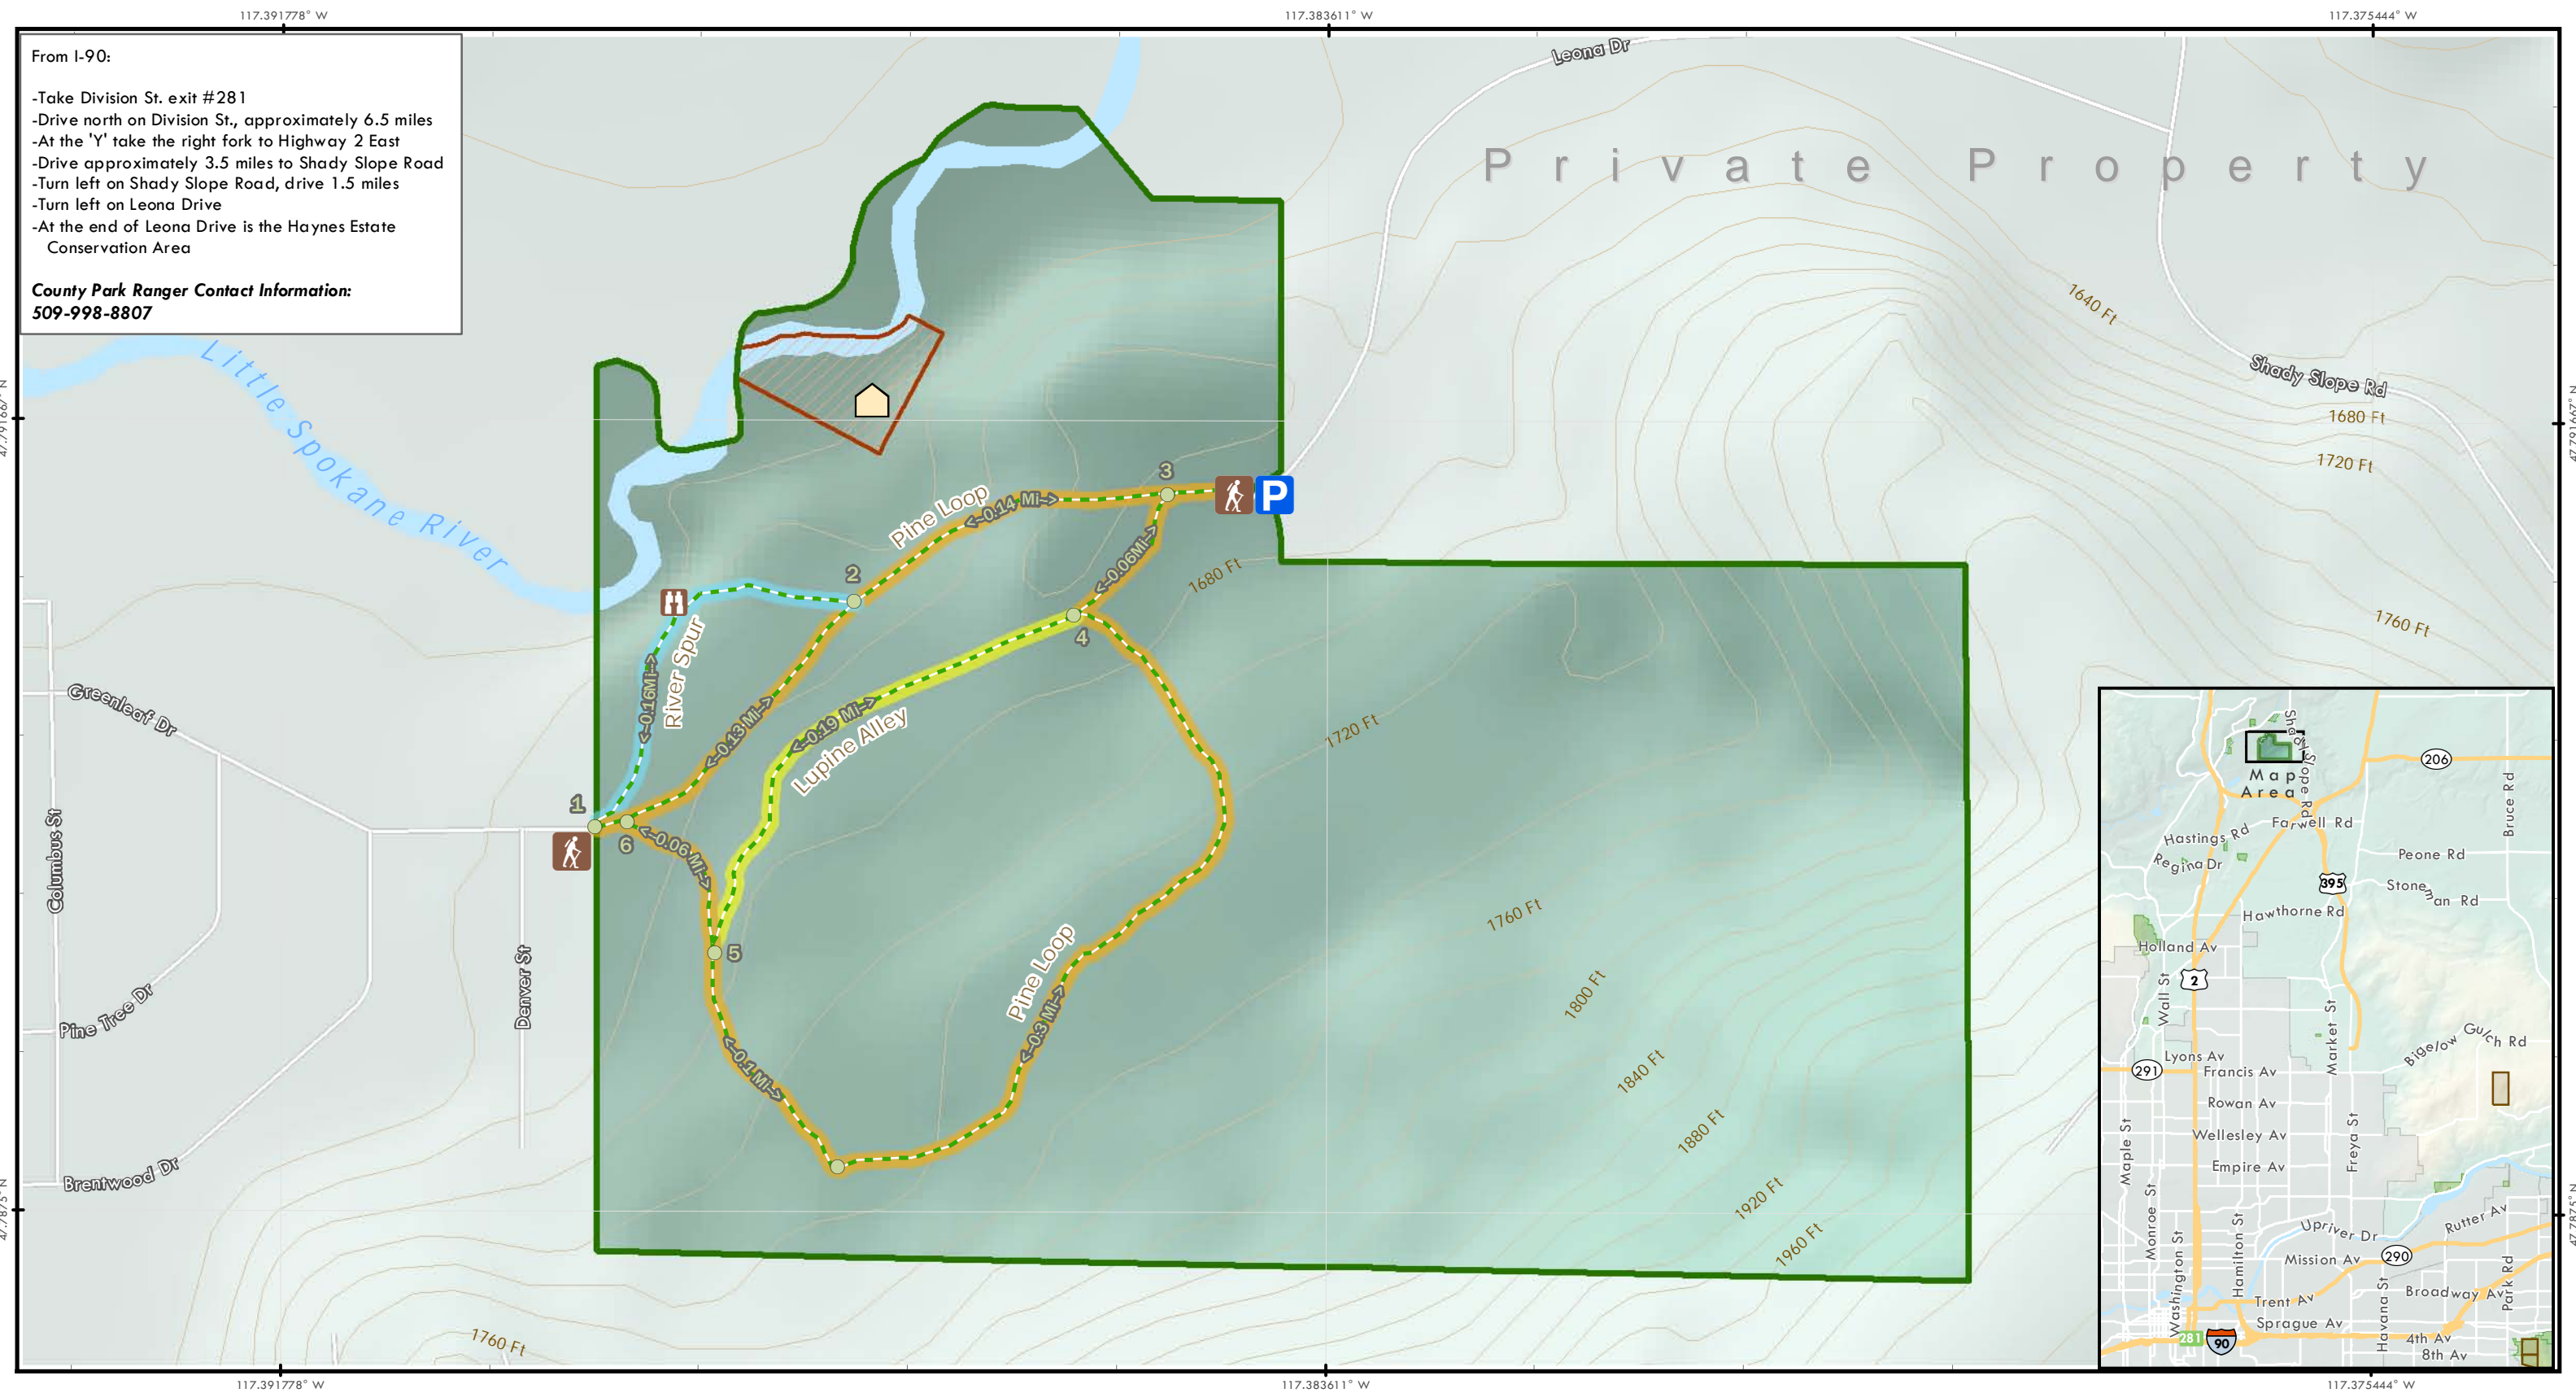

From I-90:
-Take Division St. exit #281
-Drive north on Division St., approximately 6.5 miles
-At the 'Y' take the right fork to Highway 2 East
-Drive approximately 3.5 miles to Shady Slope Road
-Turn left on Shady Slope Road, drive 1.5 miles
-Turn left on Leona Drive
-At the end of Leona Drive is the Haynes Estate Conservation Area

County Park Ranger Contact Information:
509-998-8807

1. **Spokane County** ([Website](#))
2. Haynes Estate Conservation Area
   - Other County Parks
3. **Other**
4. Dept. of Natural Resources ([Website](#))
   - Trails
   - Mileage Point
   - Public Access
   - Parking
   - Private Residence Do Not Disturb
   - Viewpoint

Haynes Estate Conservation Area

Owned and Managed by Spokane County

Spokane County Geographic Information Systems
Map Produced: January 2015

Note: This is a GIS map showing base layers rendered for "best fit" with digital orthophotography. While every attempt is made to assure the accuracy of this information, no warranty accompanies this map. If you have any additional questions, please contact the Parks department at: 509-477-4730.