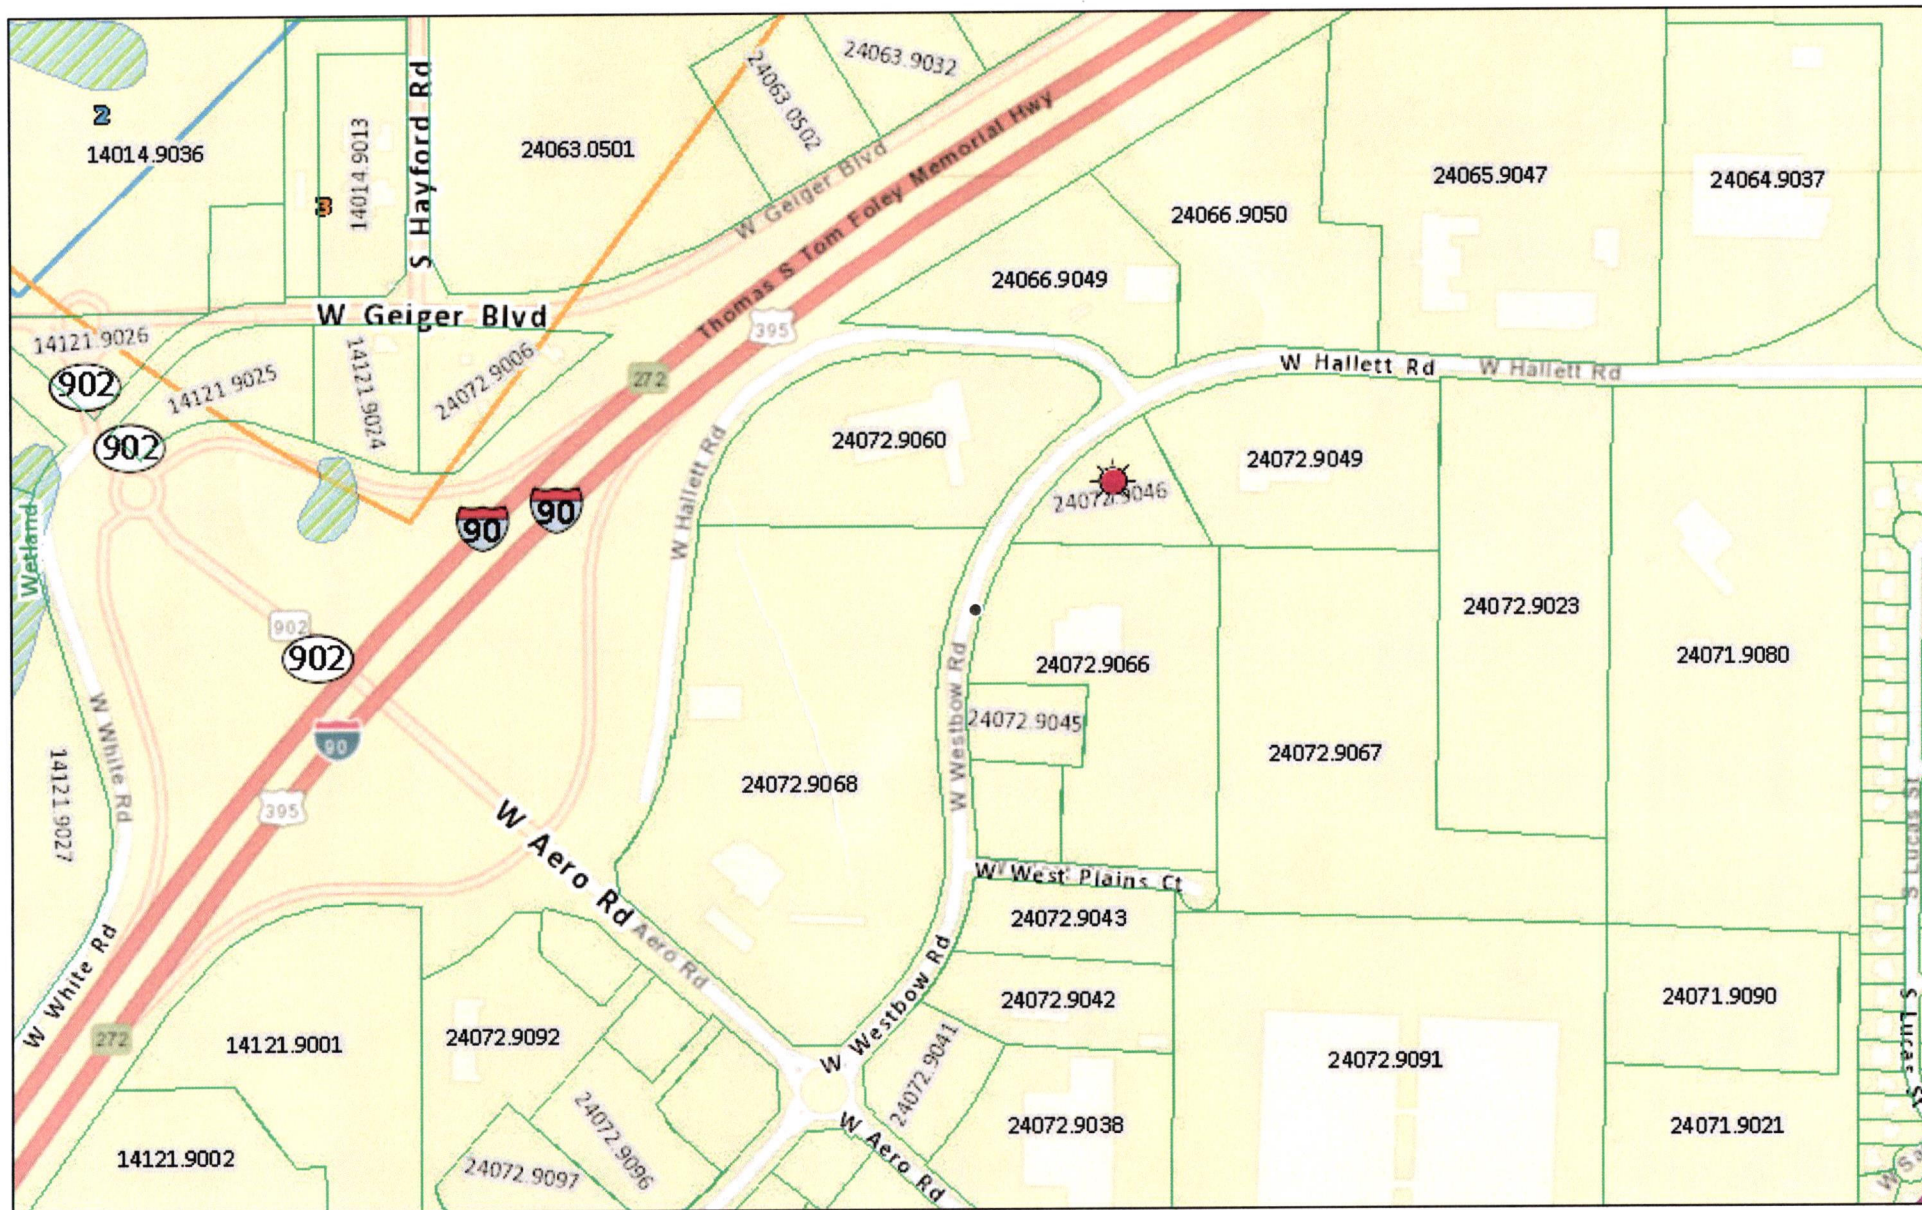

10315 W WESTBOW RD - A1 QUALITY SERVICES TRUCK WASH

9/10/2020 11:10:11 AM

Spokane County IT
Sources: Esri, HERE, Garmin, USGS, Intermap, INCREMENT P, NRCan,

Building and Planning
This map is a composite of "best available data layers. This map is for reference only. No warranties are expressed or implied.