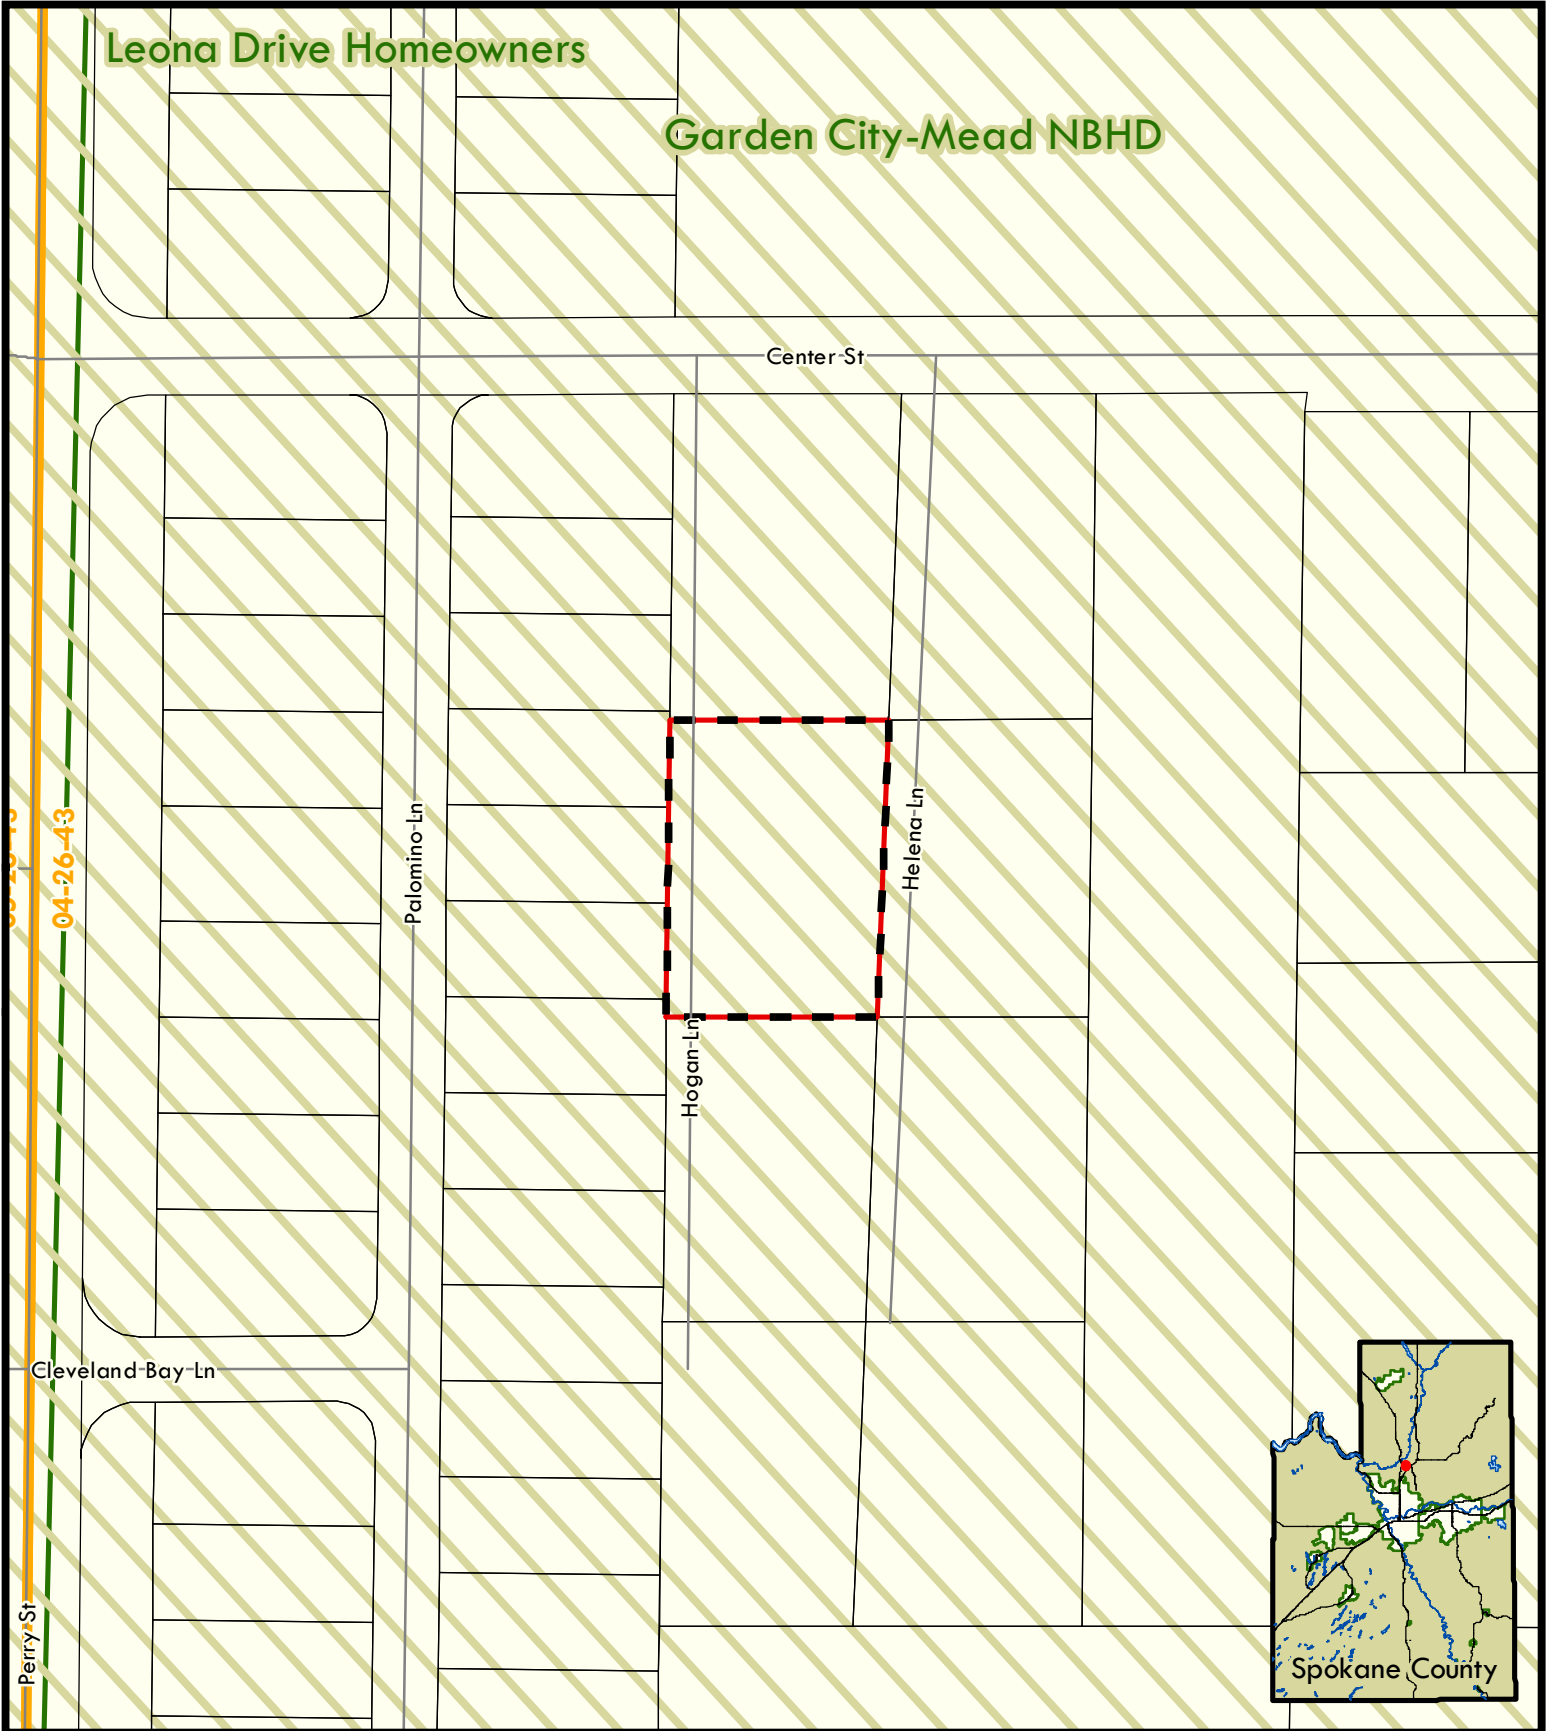

Leona Drive Homeowners

Garden City-Mead NBHD

Legend

- Preliminary
- Joint Planning Area
- Neighborhood Assoc
- School
- Police Station
- Fire Station
- Railroad
- Lakes & Streams

SP-1663-20

Vicinity Map

1 inch = 100 feet
State Plane WA North

This map was published by the Spokane County Department of Building and Planning as a general planning tool. Due to the differing quality of source documents, the Department cannot accept responsibility for errors or omissions, and therefore, there are no warranties which accompany this material.

Map Produced: July 2020
Spokane County GIS