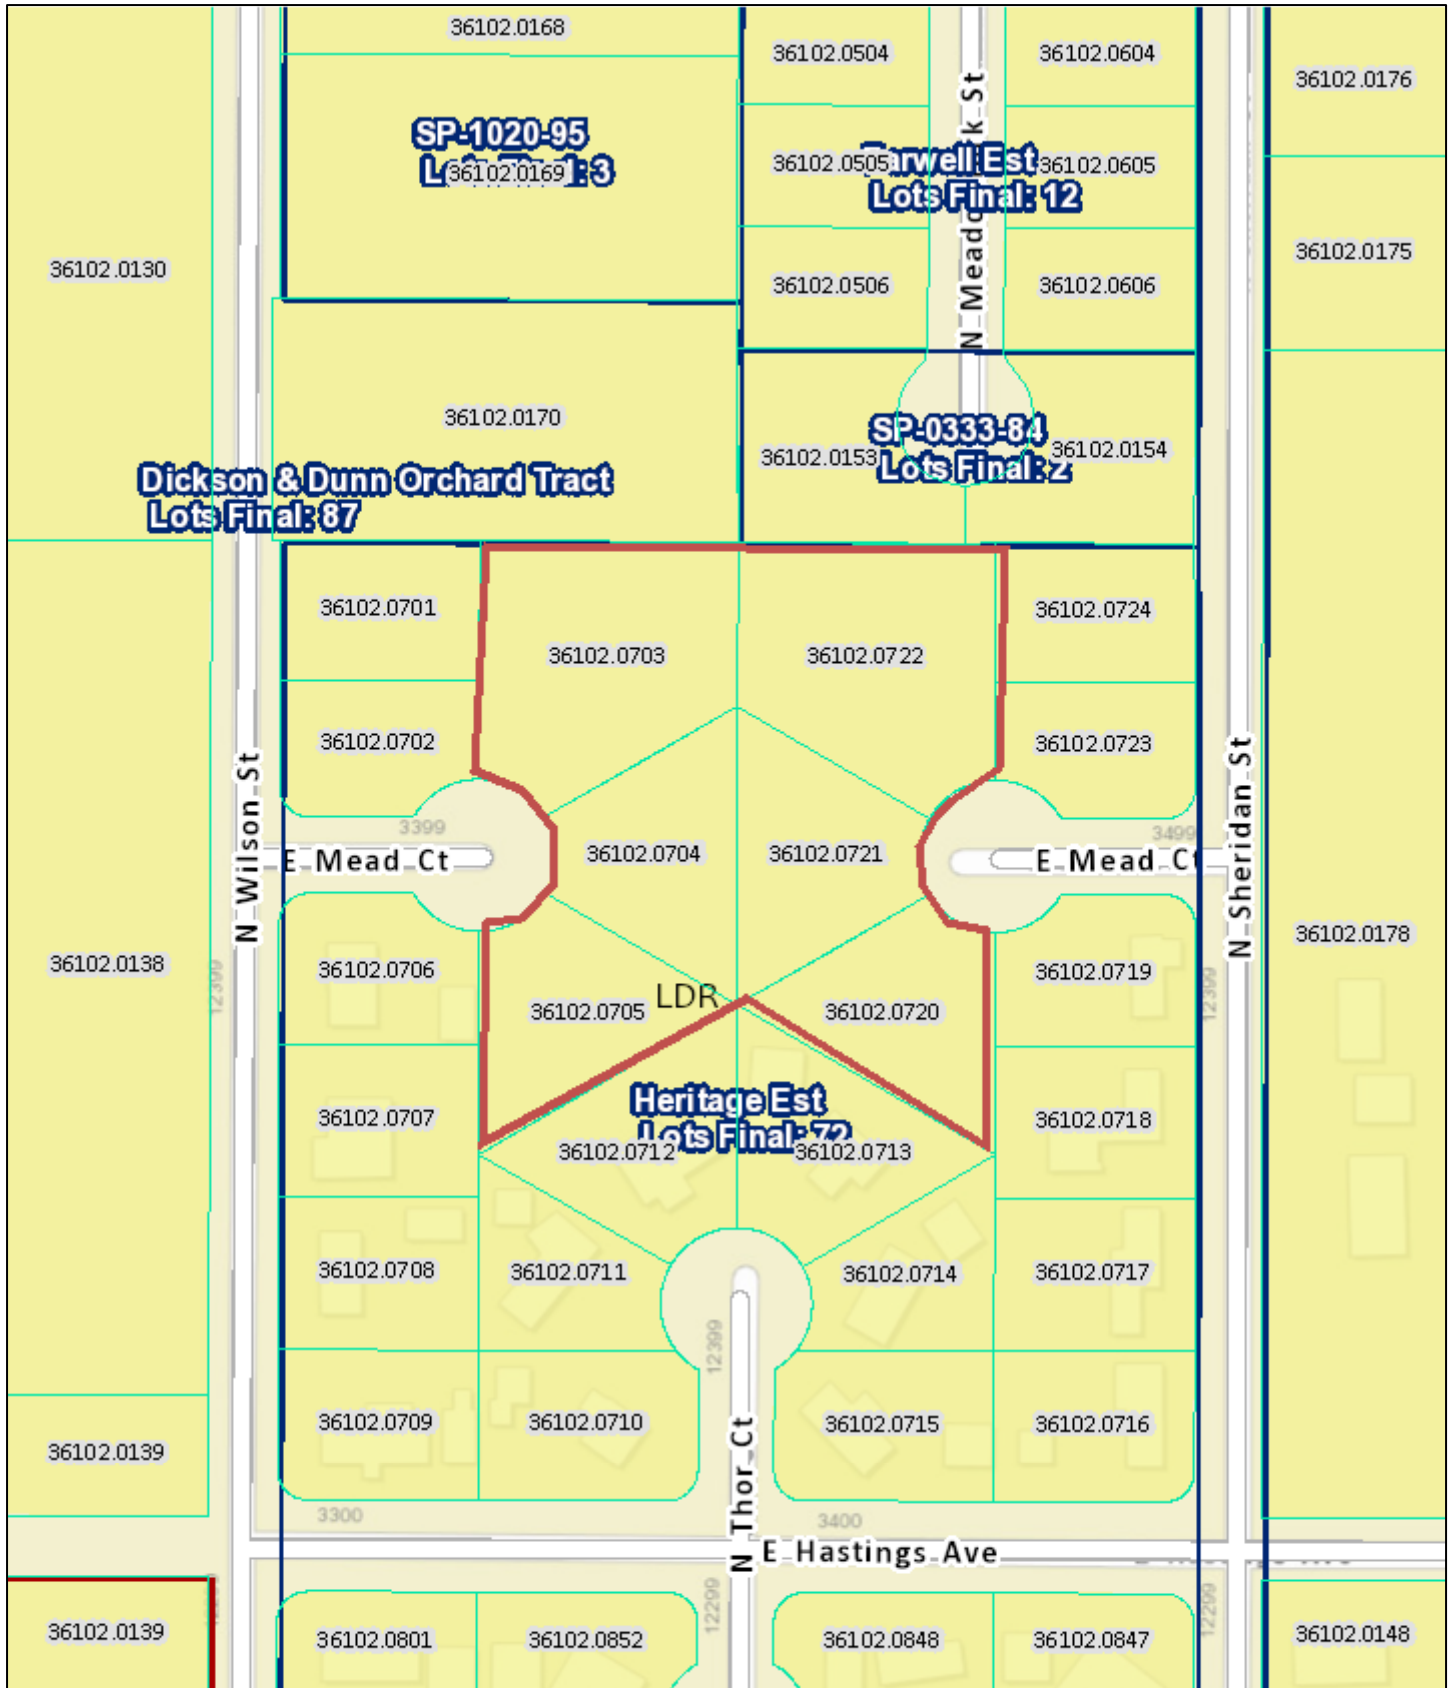

Vicinity Map PN-1099A-77

12/19/2019 1:54:55 PM

- Parcels**
- Active-Complete
- Police Stations**
- Police Department
 - C.O.P.S.
 - Corrections
 - SCOPE
- Fire Stations
 - Hospitals
 - Schools
 - Mobile Home Points
 - Mobile Park Lots

Spokane County IT
 Sources: Esri, HERE, Garmin, USGS, Intermap, INCREMENT P, NRCan, Esri Japan, METI, Esri China (Hong Kong), Esri Korea, Esri (Thailand), NGCC, (c) OpenStreetMap contributors, and the GIS User Community