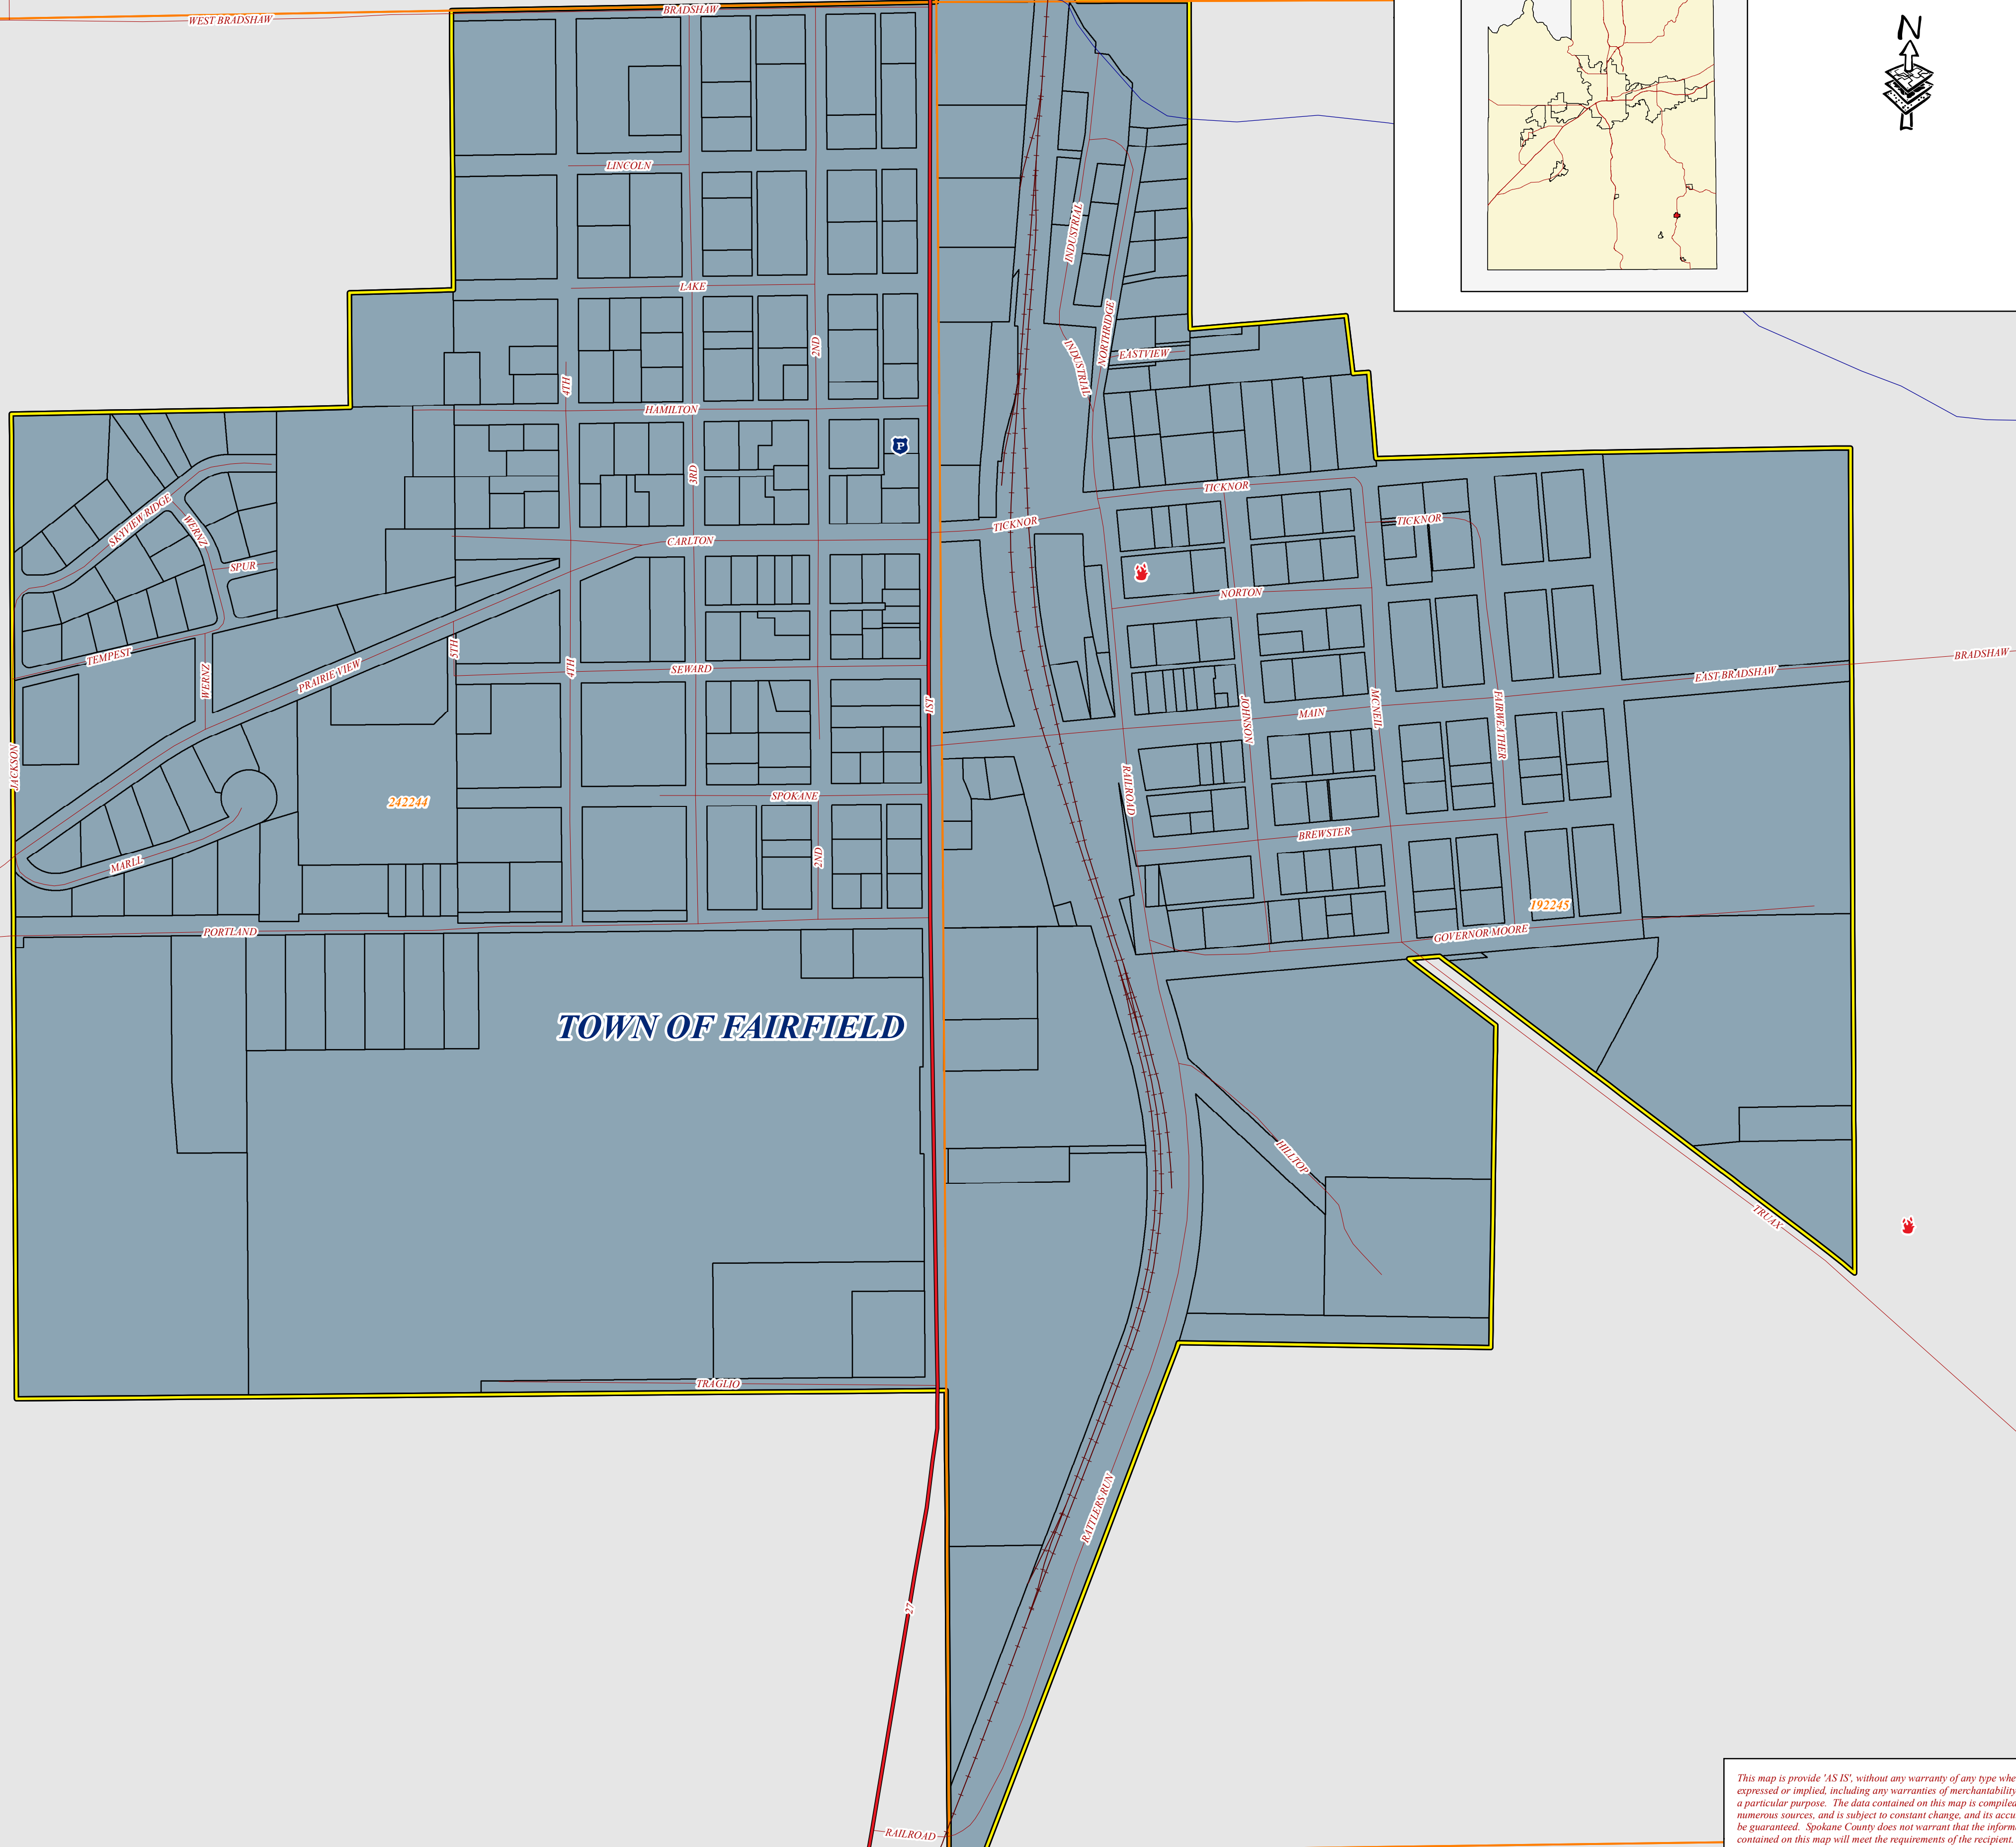

Town of Fairfield Spokane County, Washington