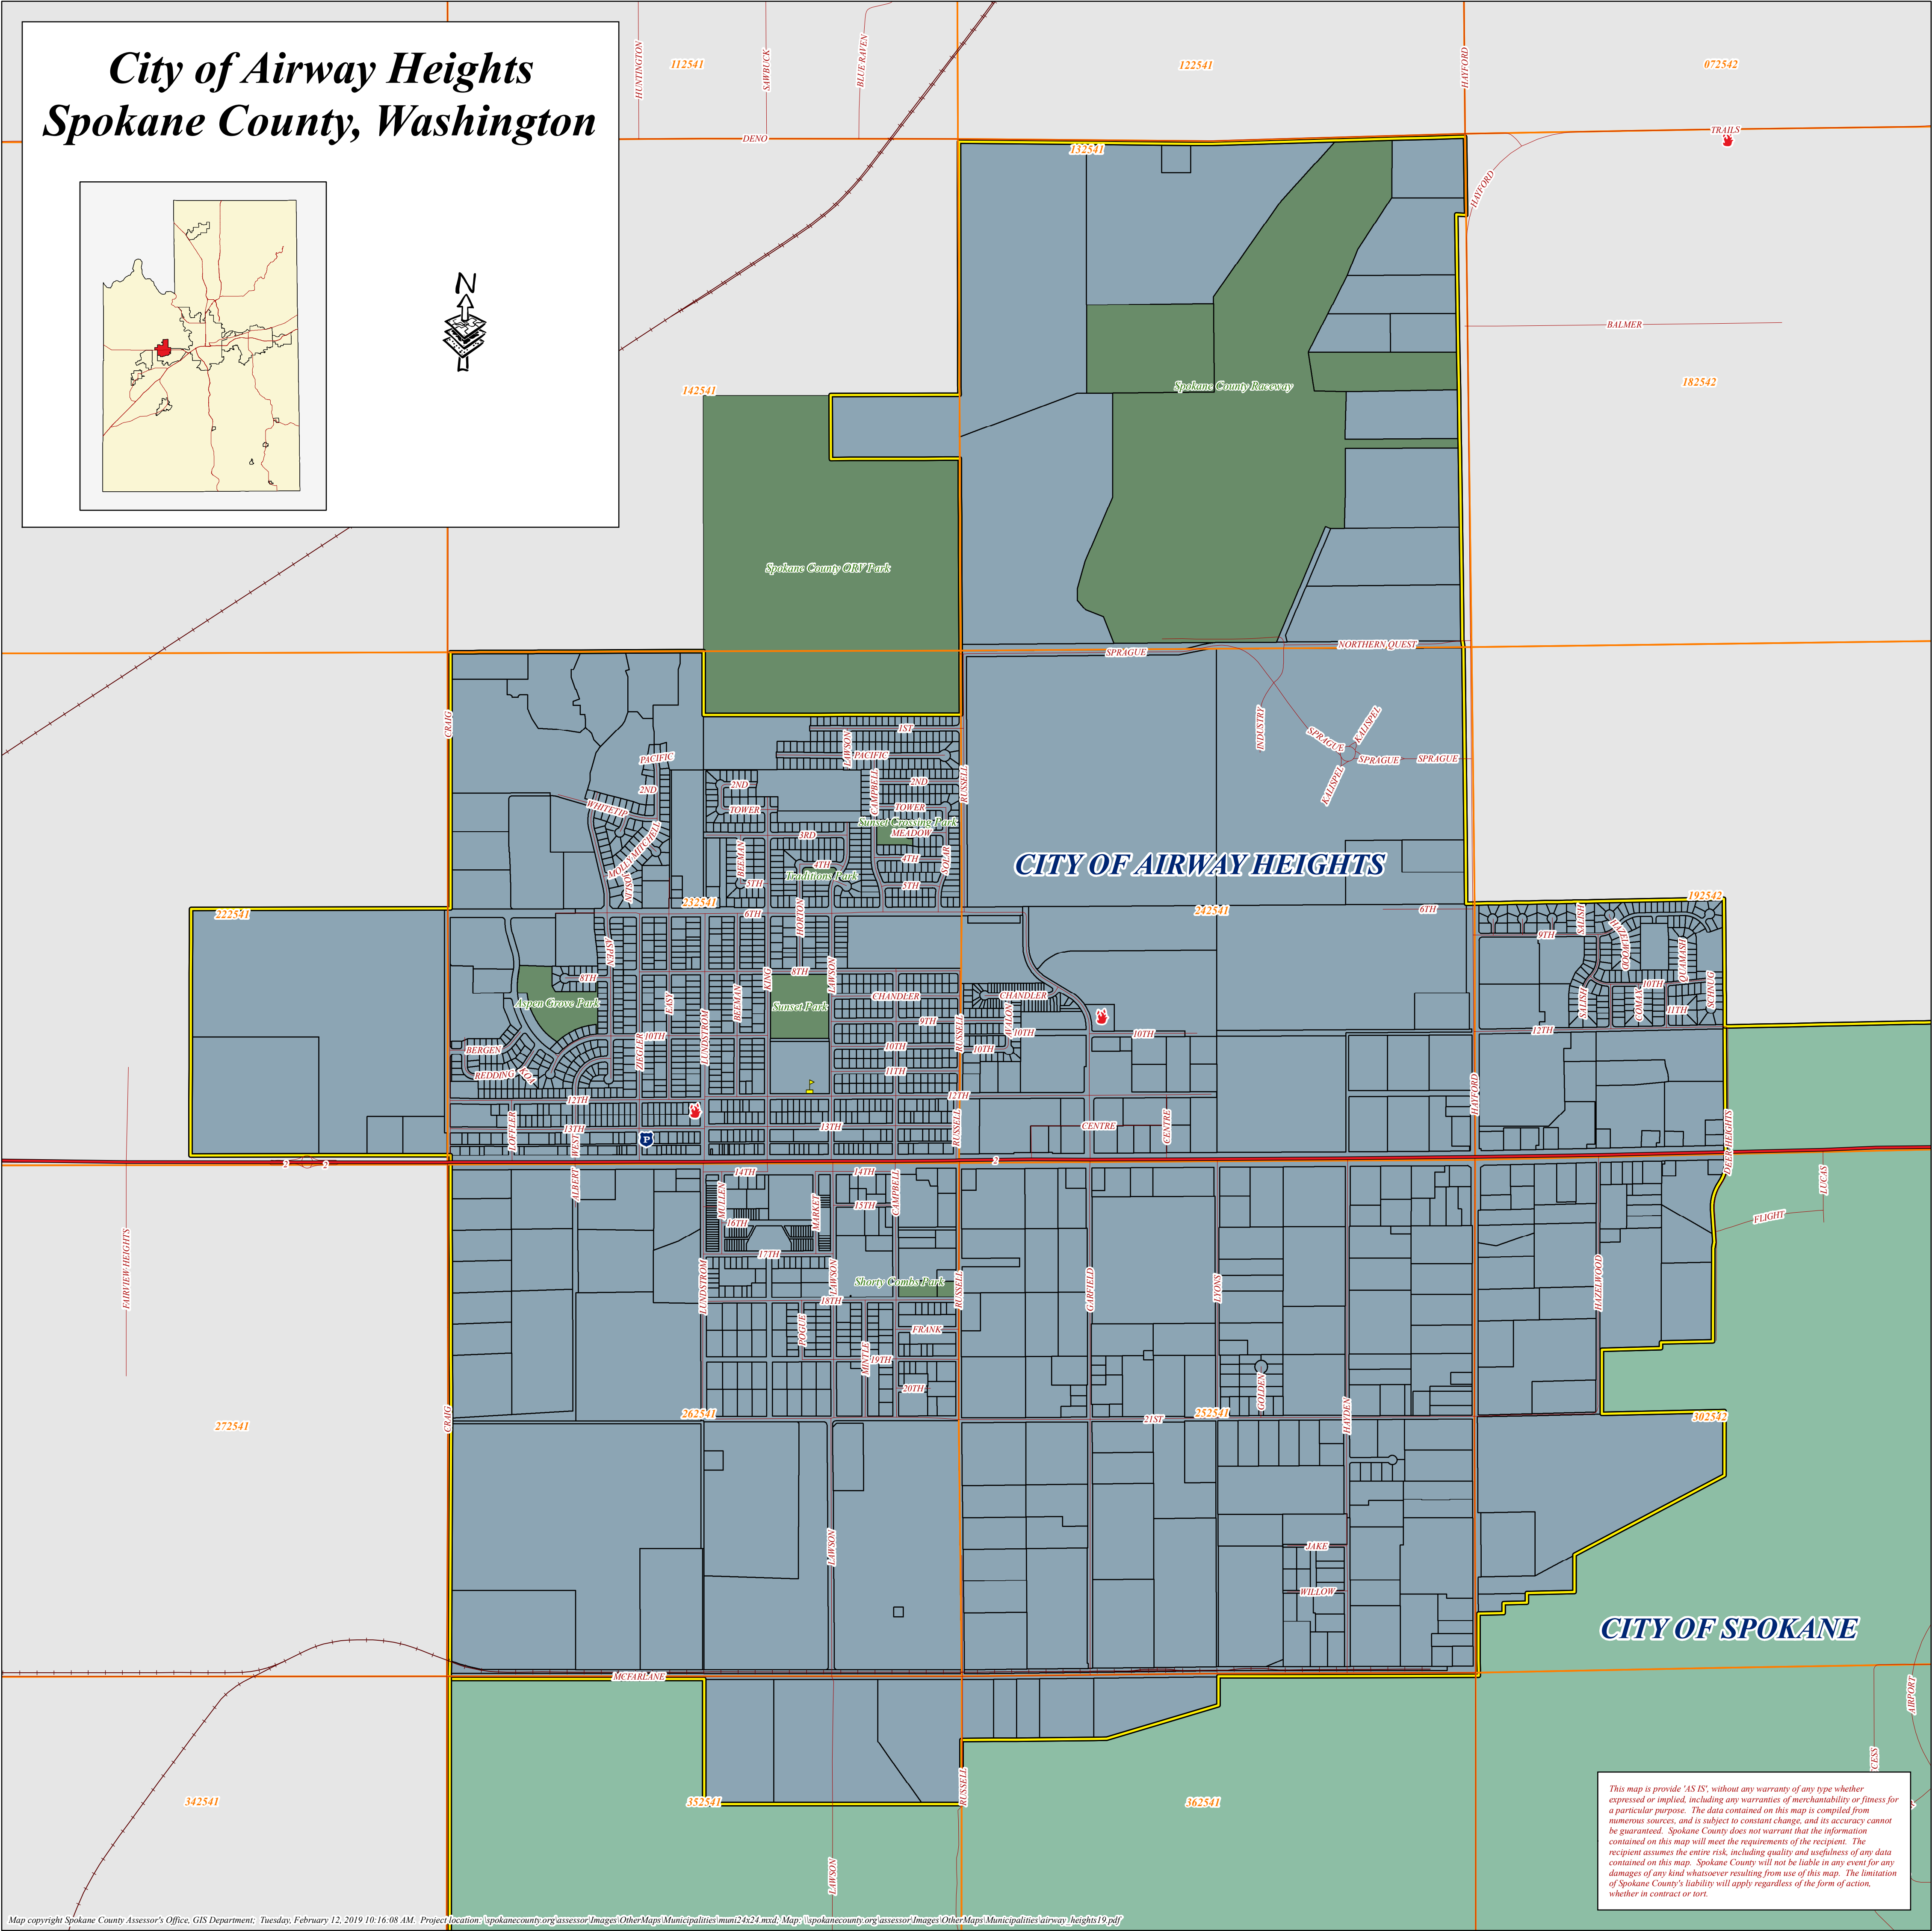

City of Airway Heights Spokane County, Washington