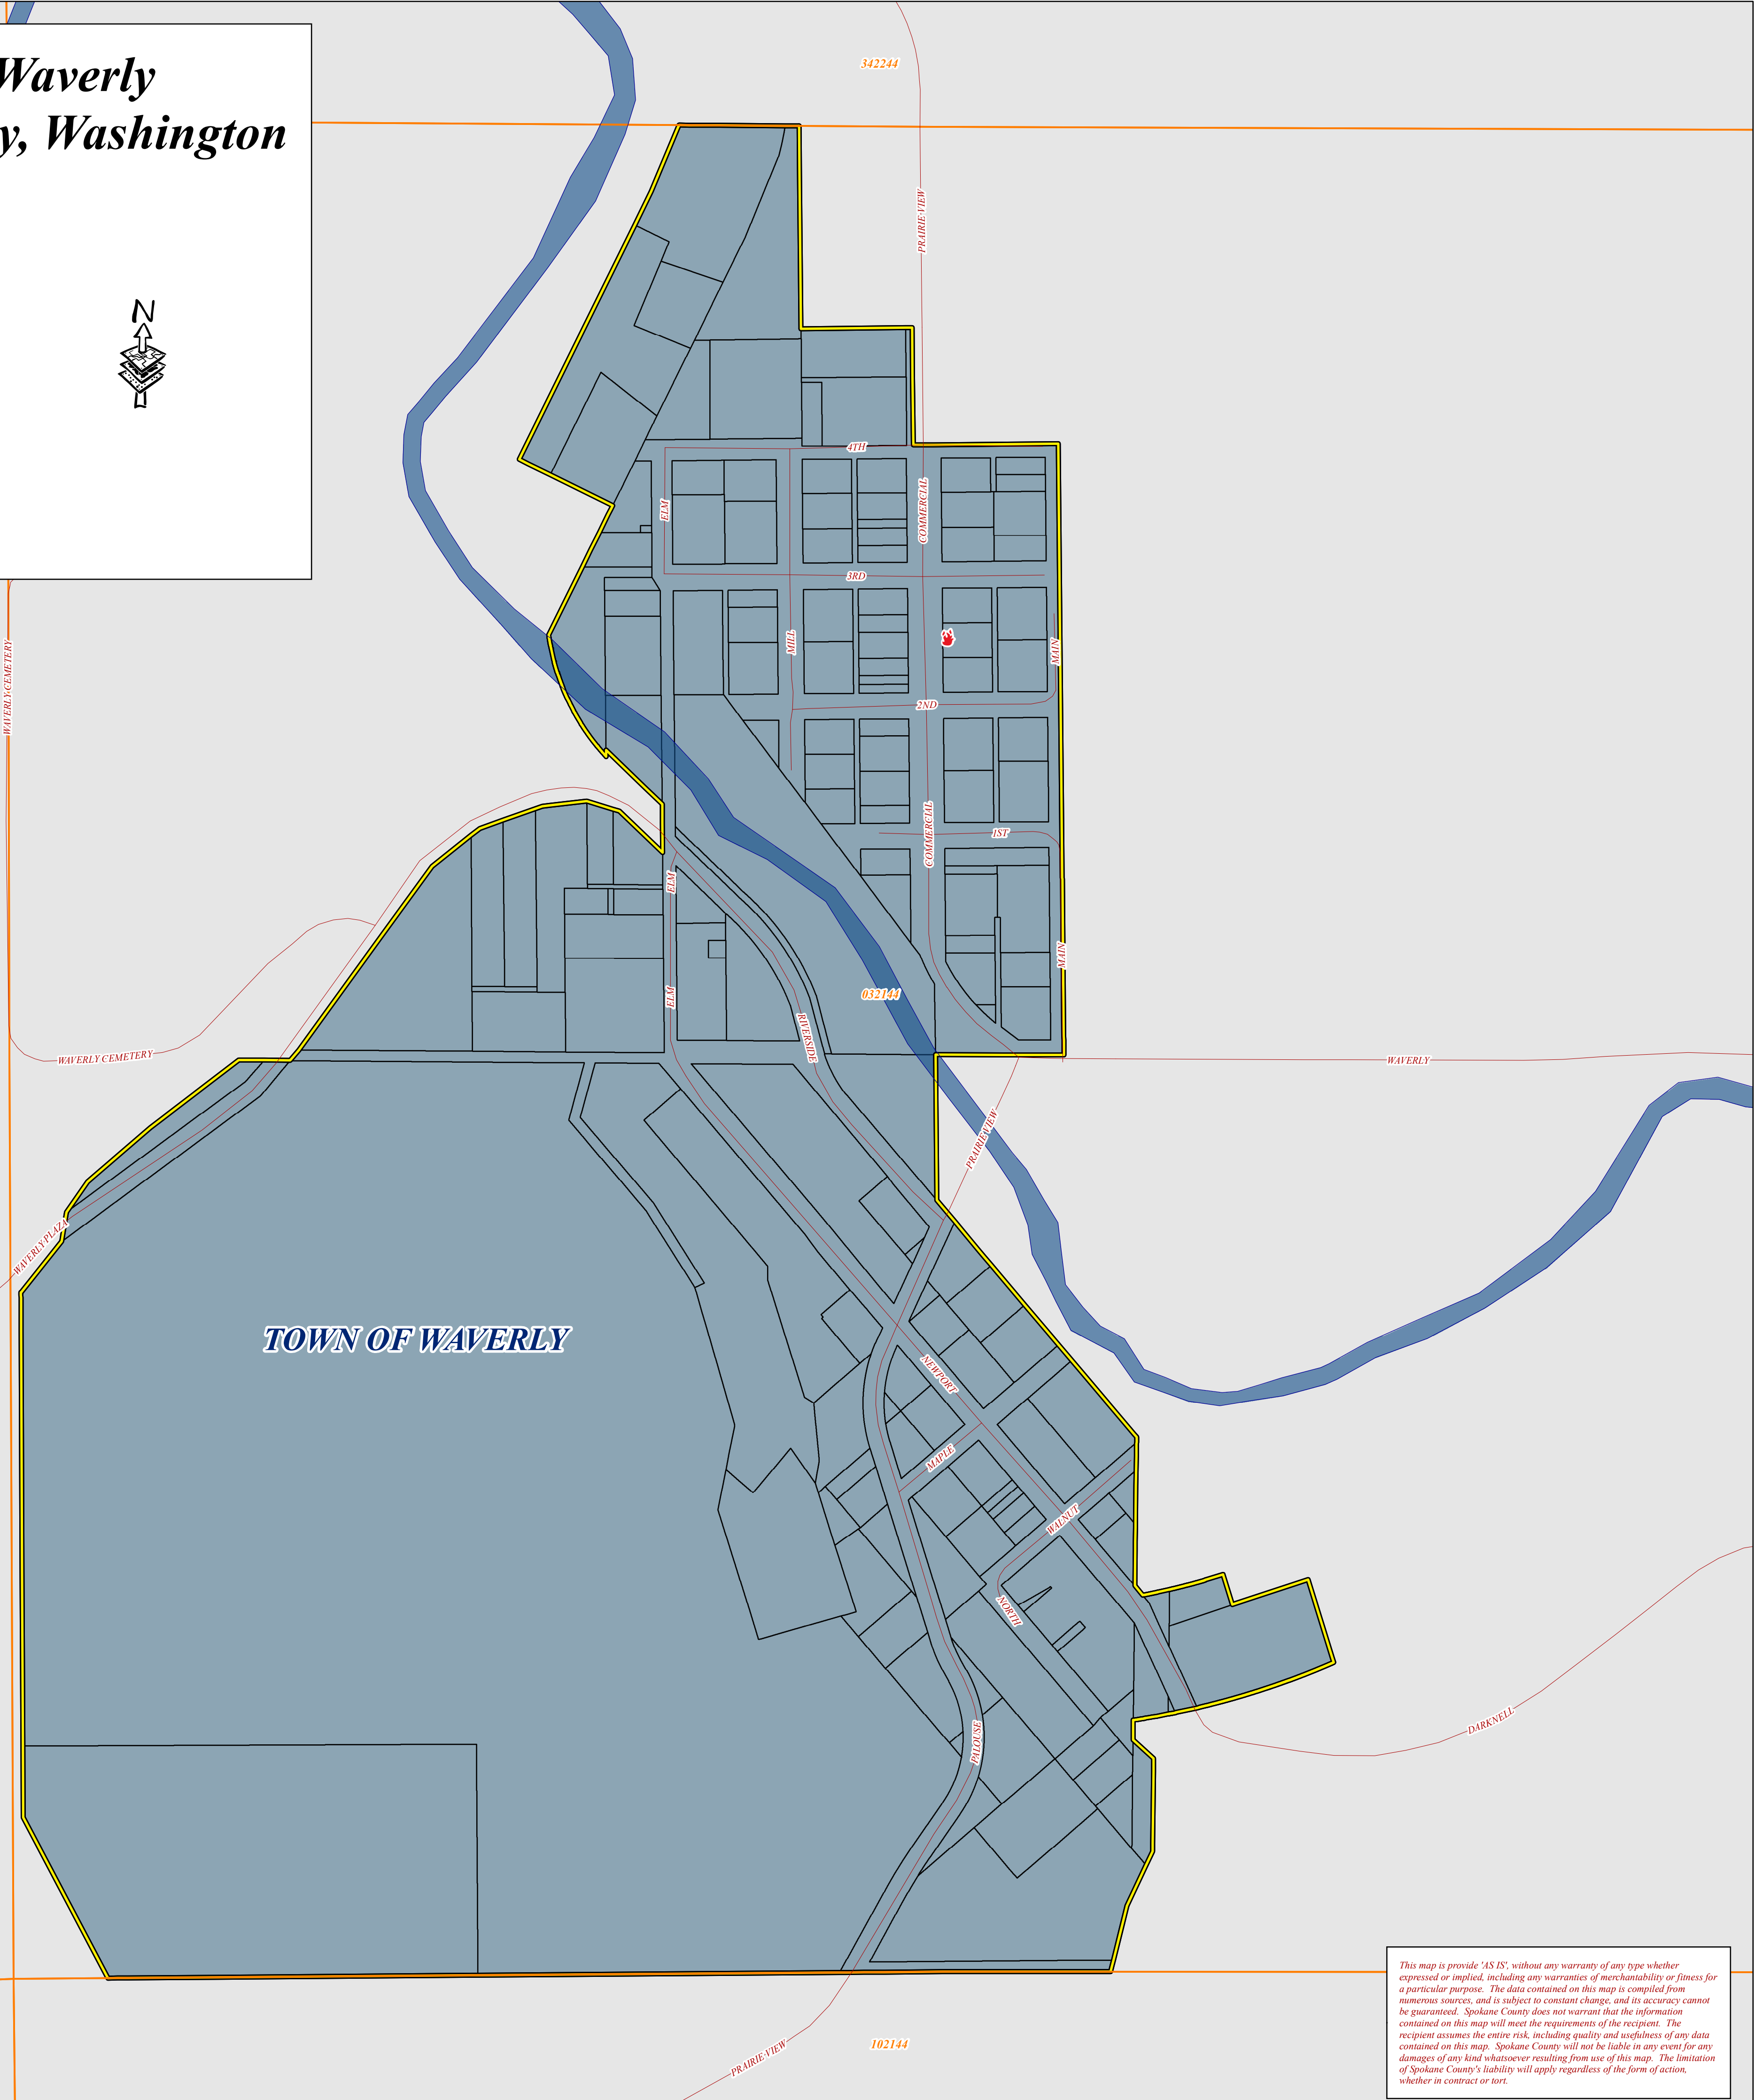

Town of Waverly

Spokane County, Washington