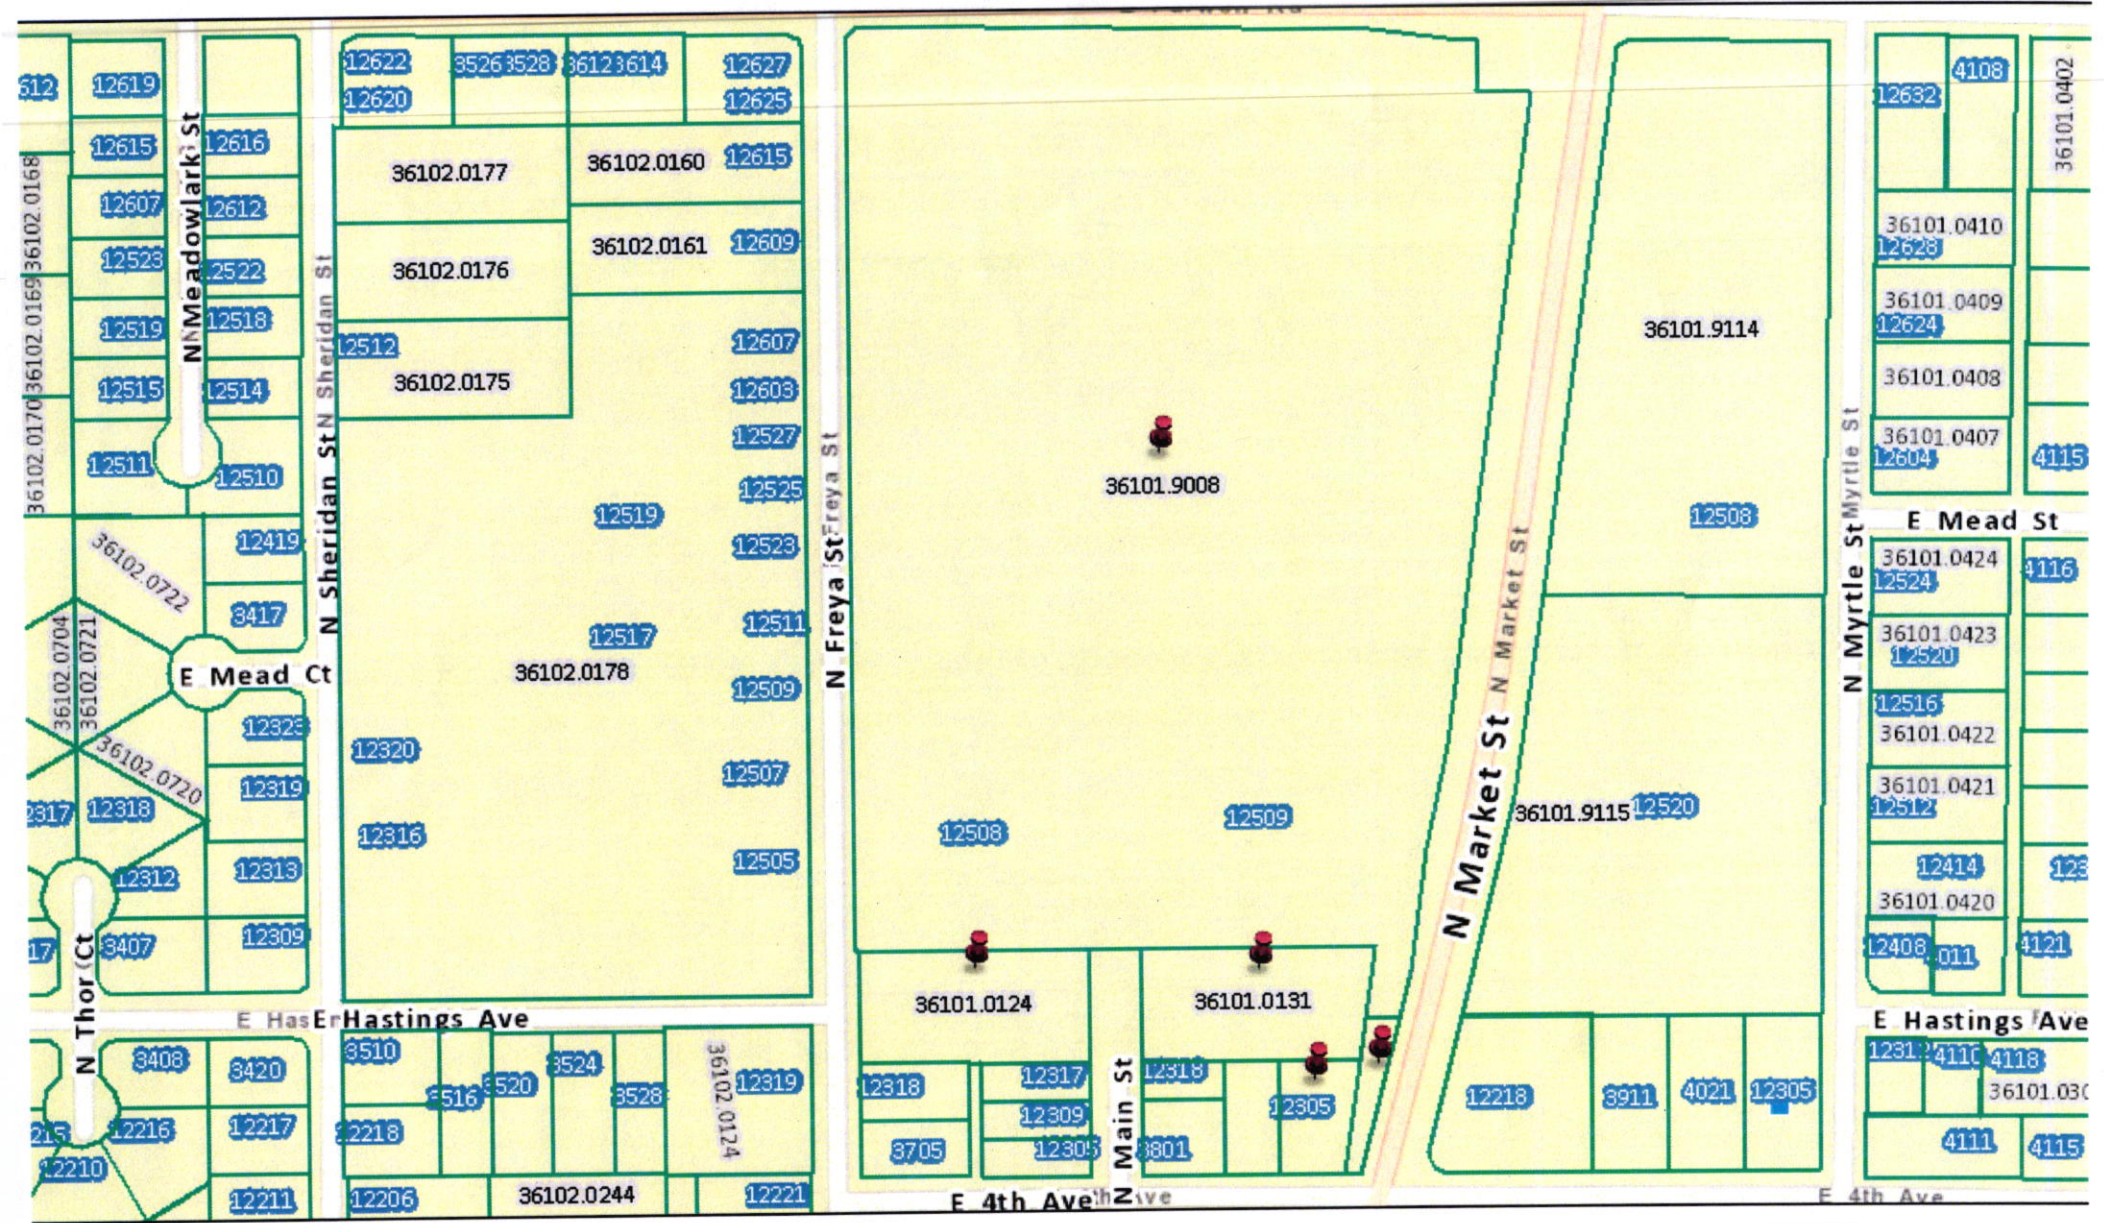

Mead SD Performing Arts & Athletic Complex

ay 20, 2019

Spokane County IT
 Sources: Esri, HERE, Garmin, USGS, Intermap, INCREMENT P, NRCan, Esri Japan, METI, Esri China (Hong Kong), Esri Korea, Esri (Thailand), NGCC, OpenStreetMap contributors, and the GIS User Community

Building and Plan:
 This map is a composite of "best available data layers. This map is for reference only. No warranties are expressed or imp