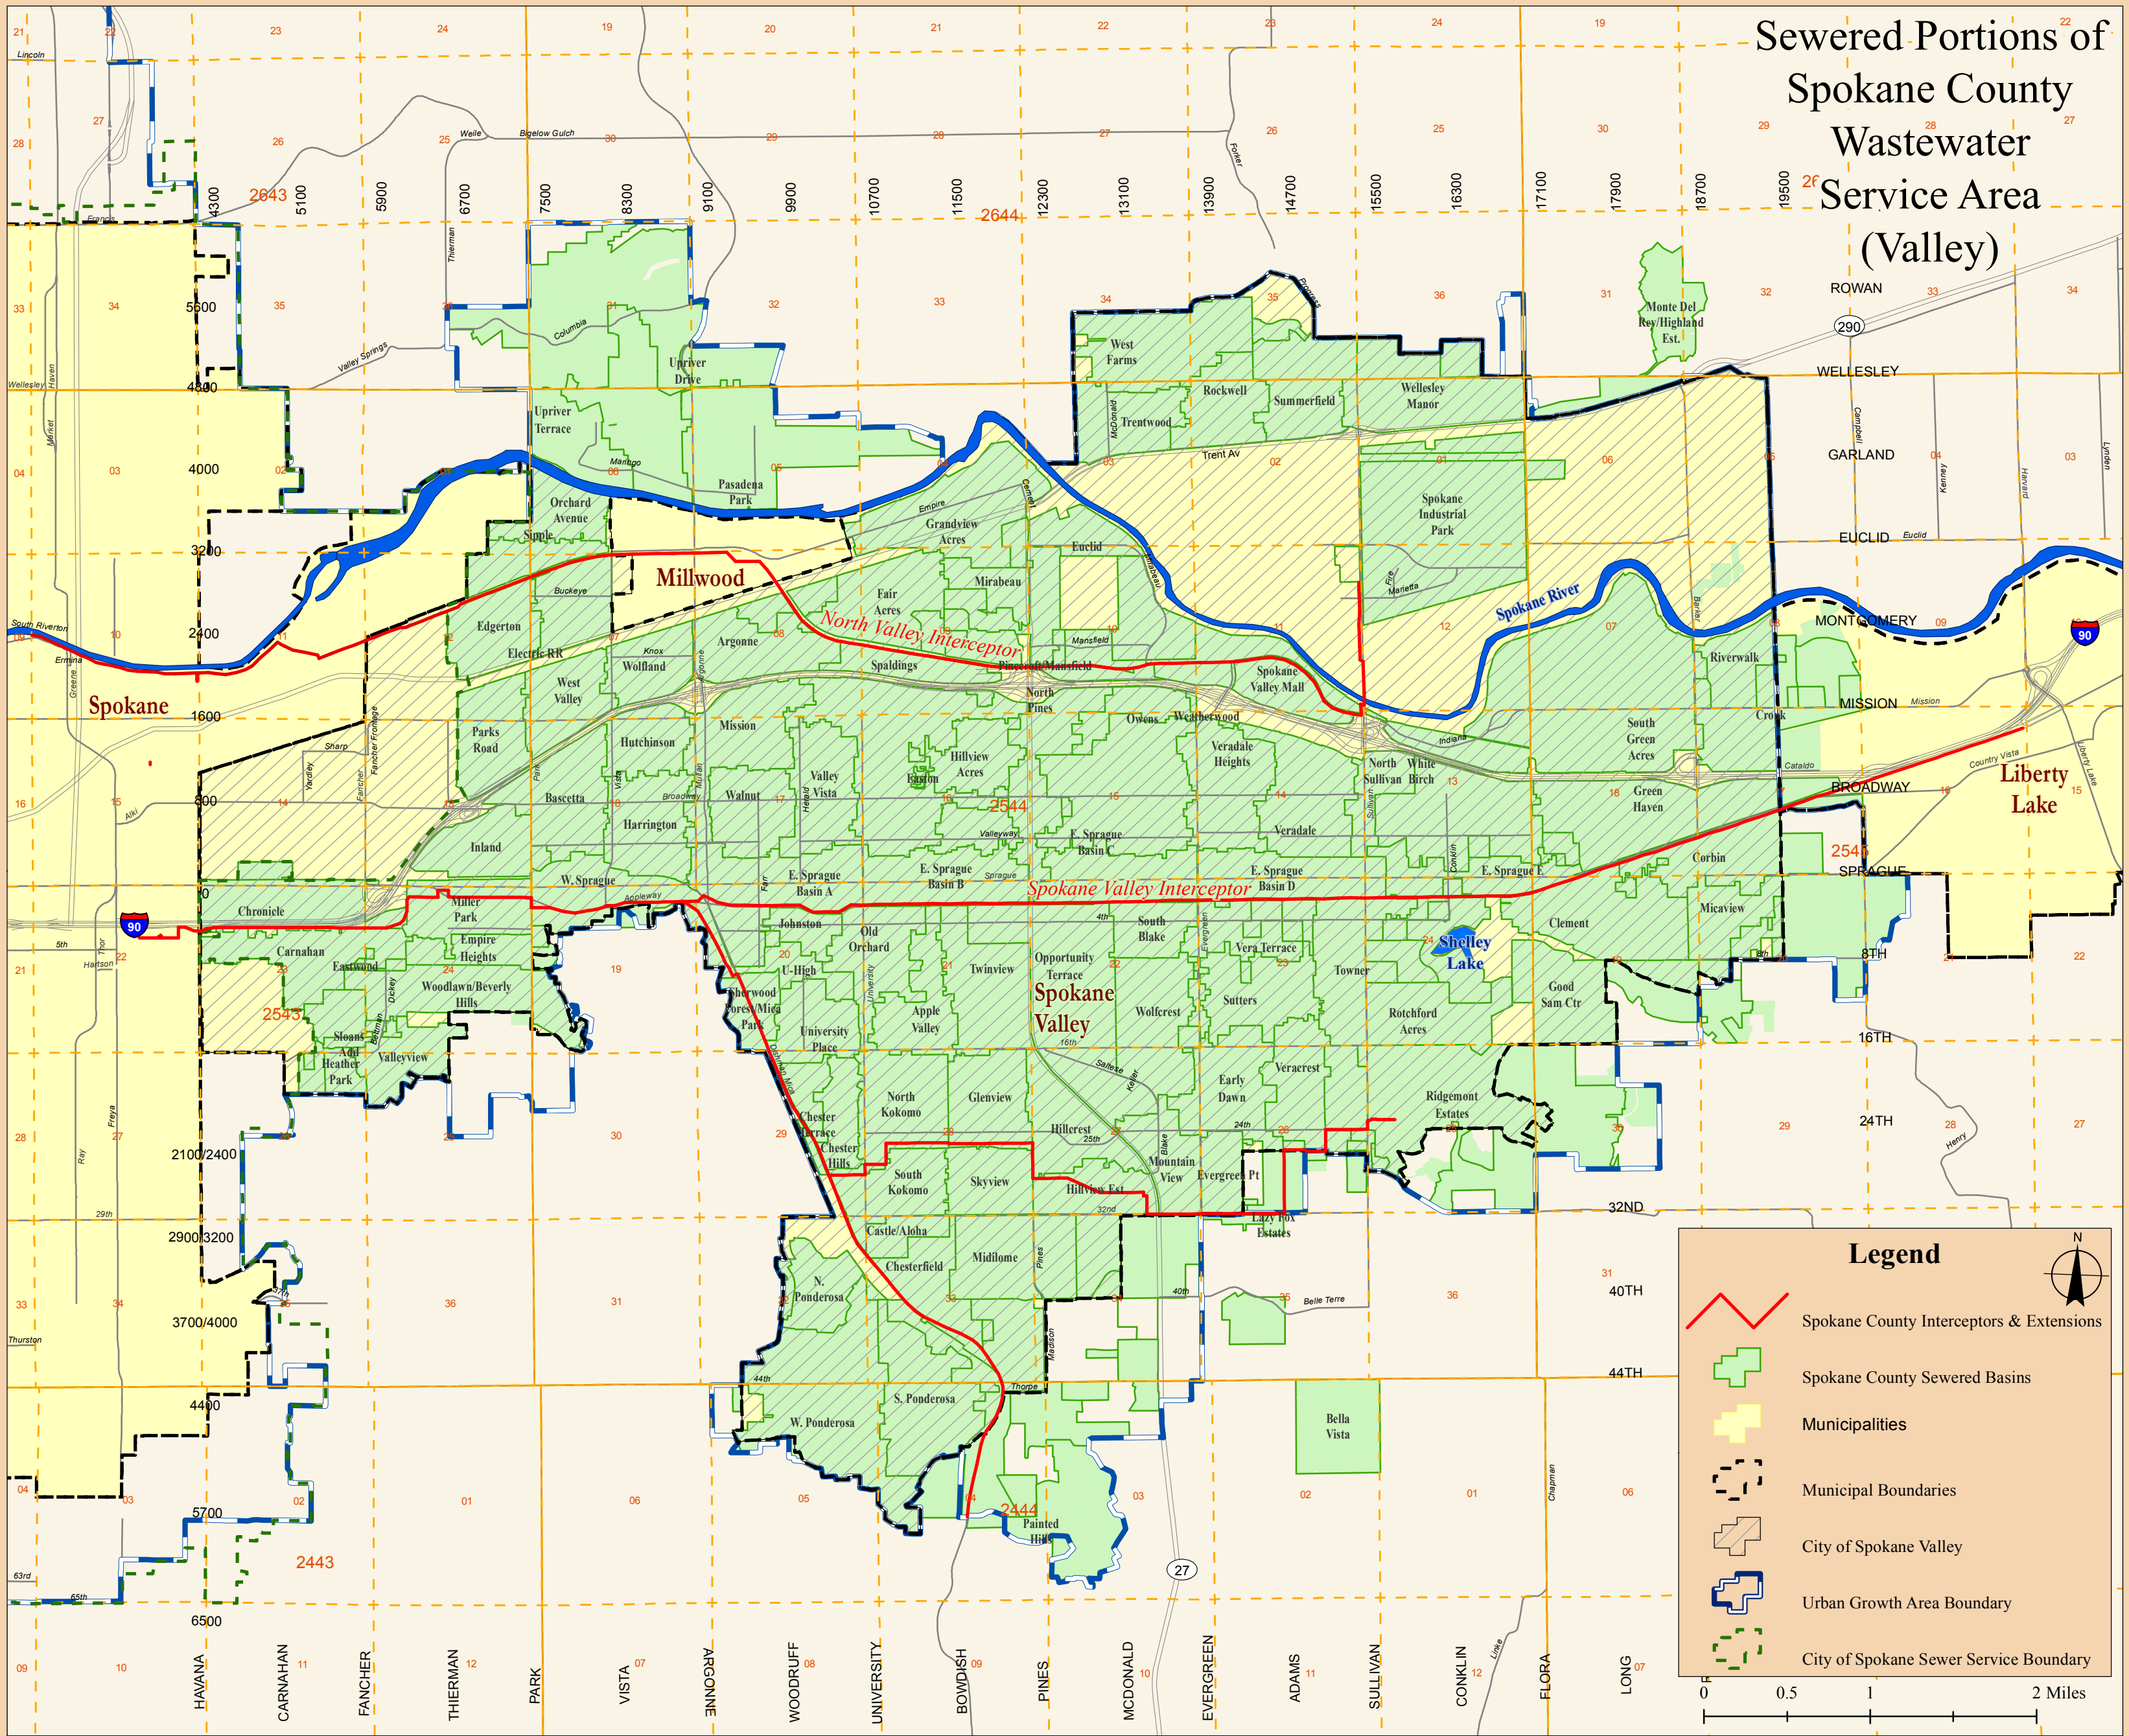

# Sewered Portions of Spokane County Wastewater Service Area (Valley)

### Legend

- Spokane County Interceptors & Extensions
- Spokane County Sewered Basins
- Municipalities
- Municipal Boundaries
- City of Spokane Valley
- Urban Growth Area Boundary
- City of Spokane Sewer Service Boundary

0 0.5 1 2 Miles