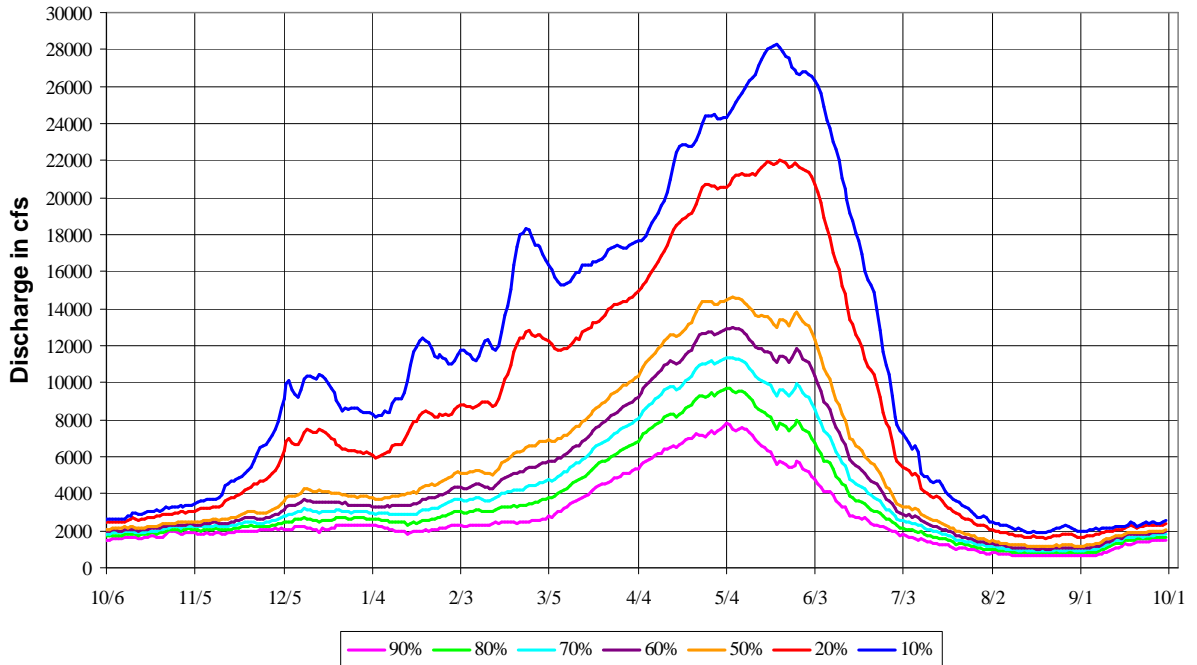

Spokane R at Spokane Exceedance Curves 1968 - 2005

Spokane R at Spokane Exceedance Curves 1968 - 2005

Spokane R at Spokane Exceedance Curves 1968 - 2005

Spokane R at Spokane Exceedance Curves 1968 - 2005