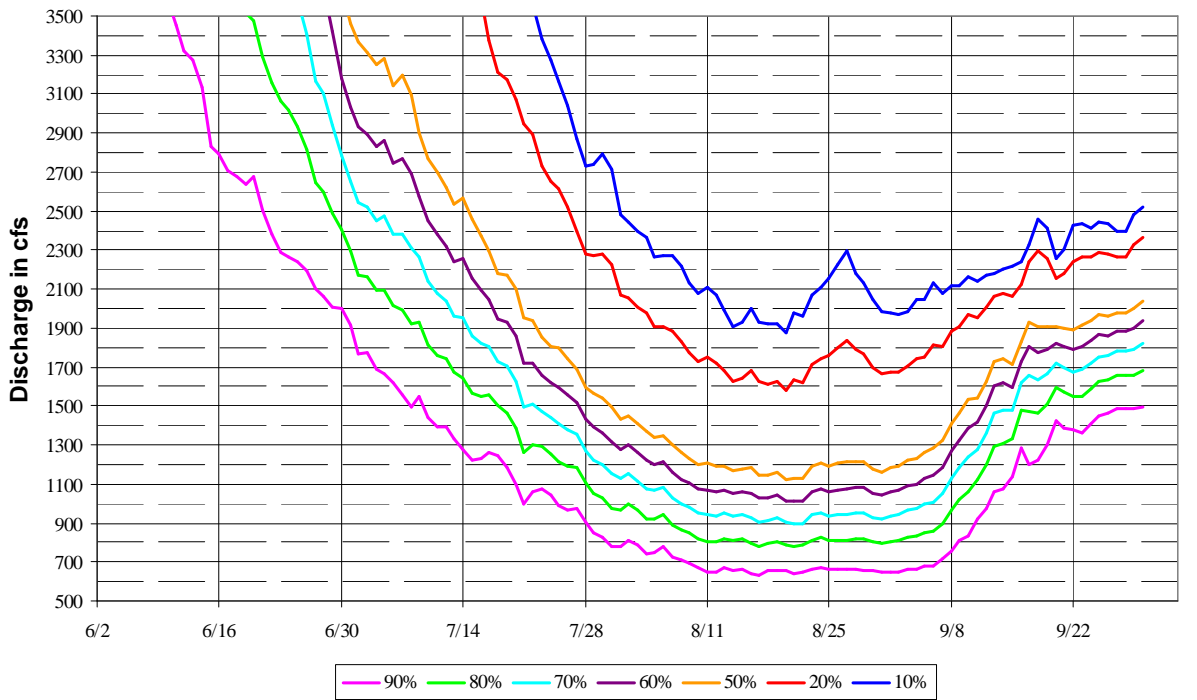

Spokane R at Spokane Exceedance Curves 1968 - 2005

Spokane R at Spokane Exceedance Curves 1968 - 2005

Spokane R at Spokane Exceedance Curves 1968 - 2005

Spokane R at Spokane Exceedance Curves 1968 - 2005