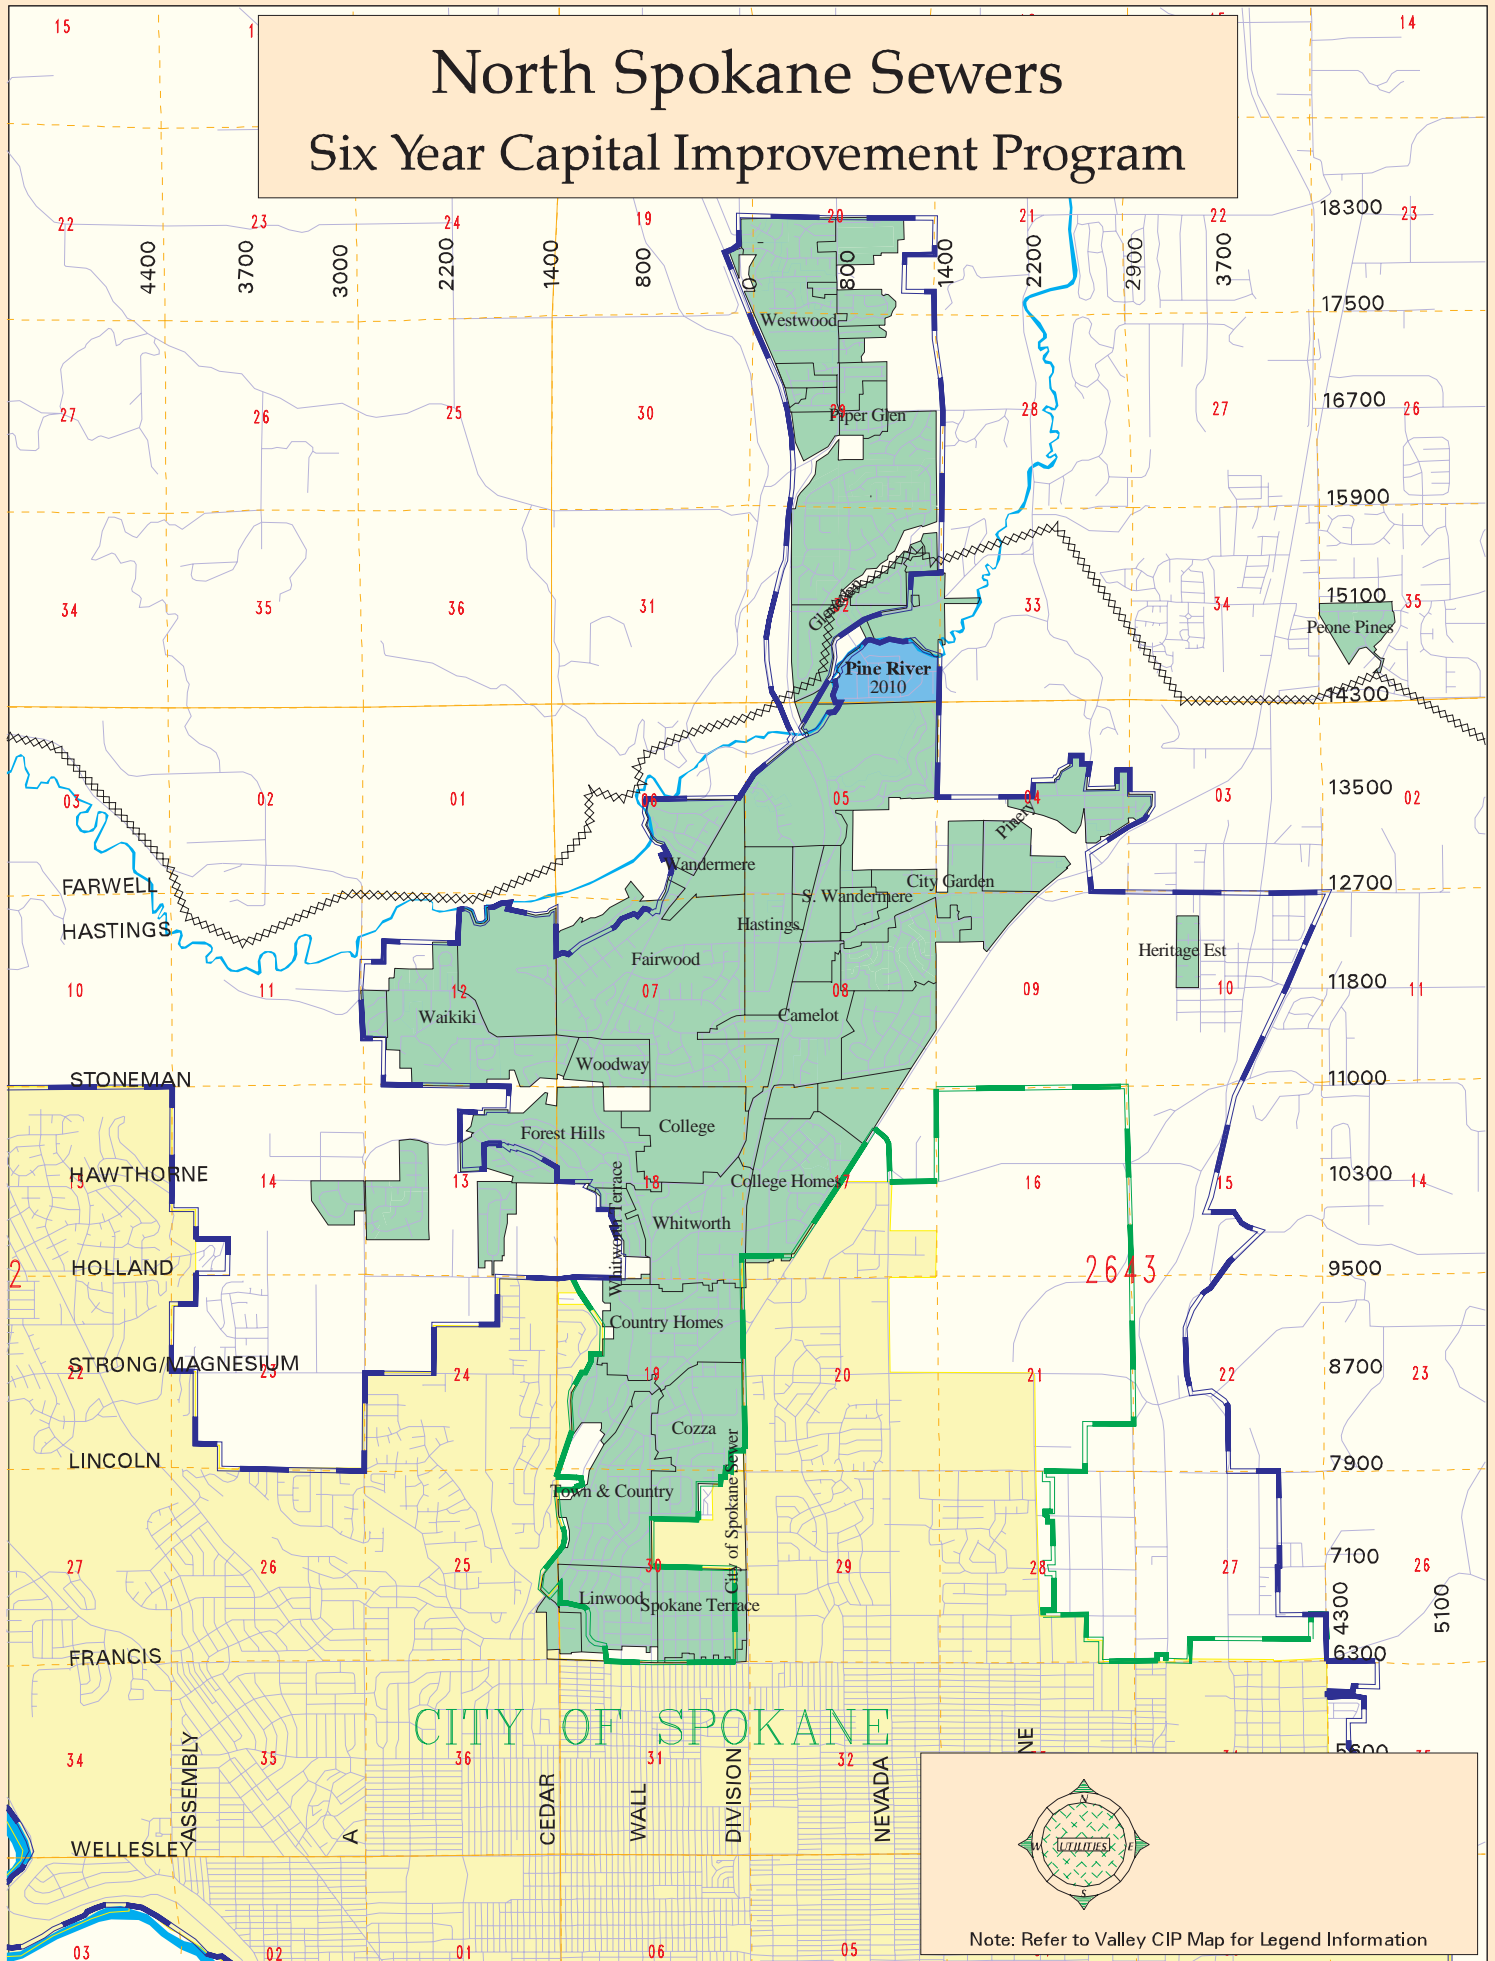

North Spokane Sewers Six Year Capital Improvement Program

NE

Note: Refer to Valley CIP Map for Legend Information