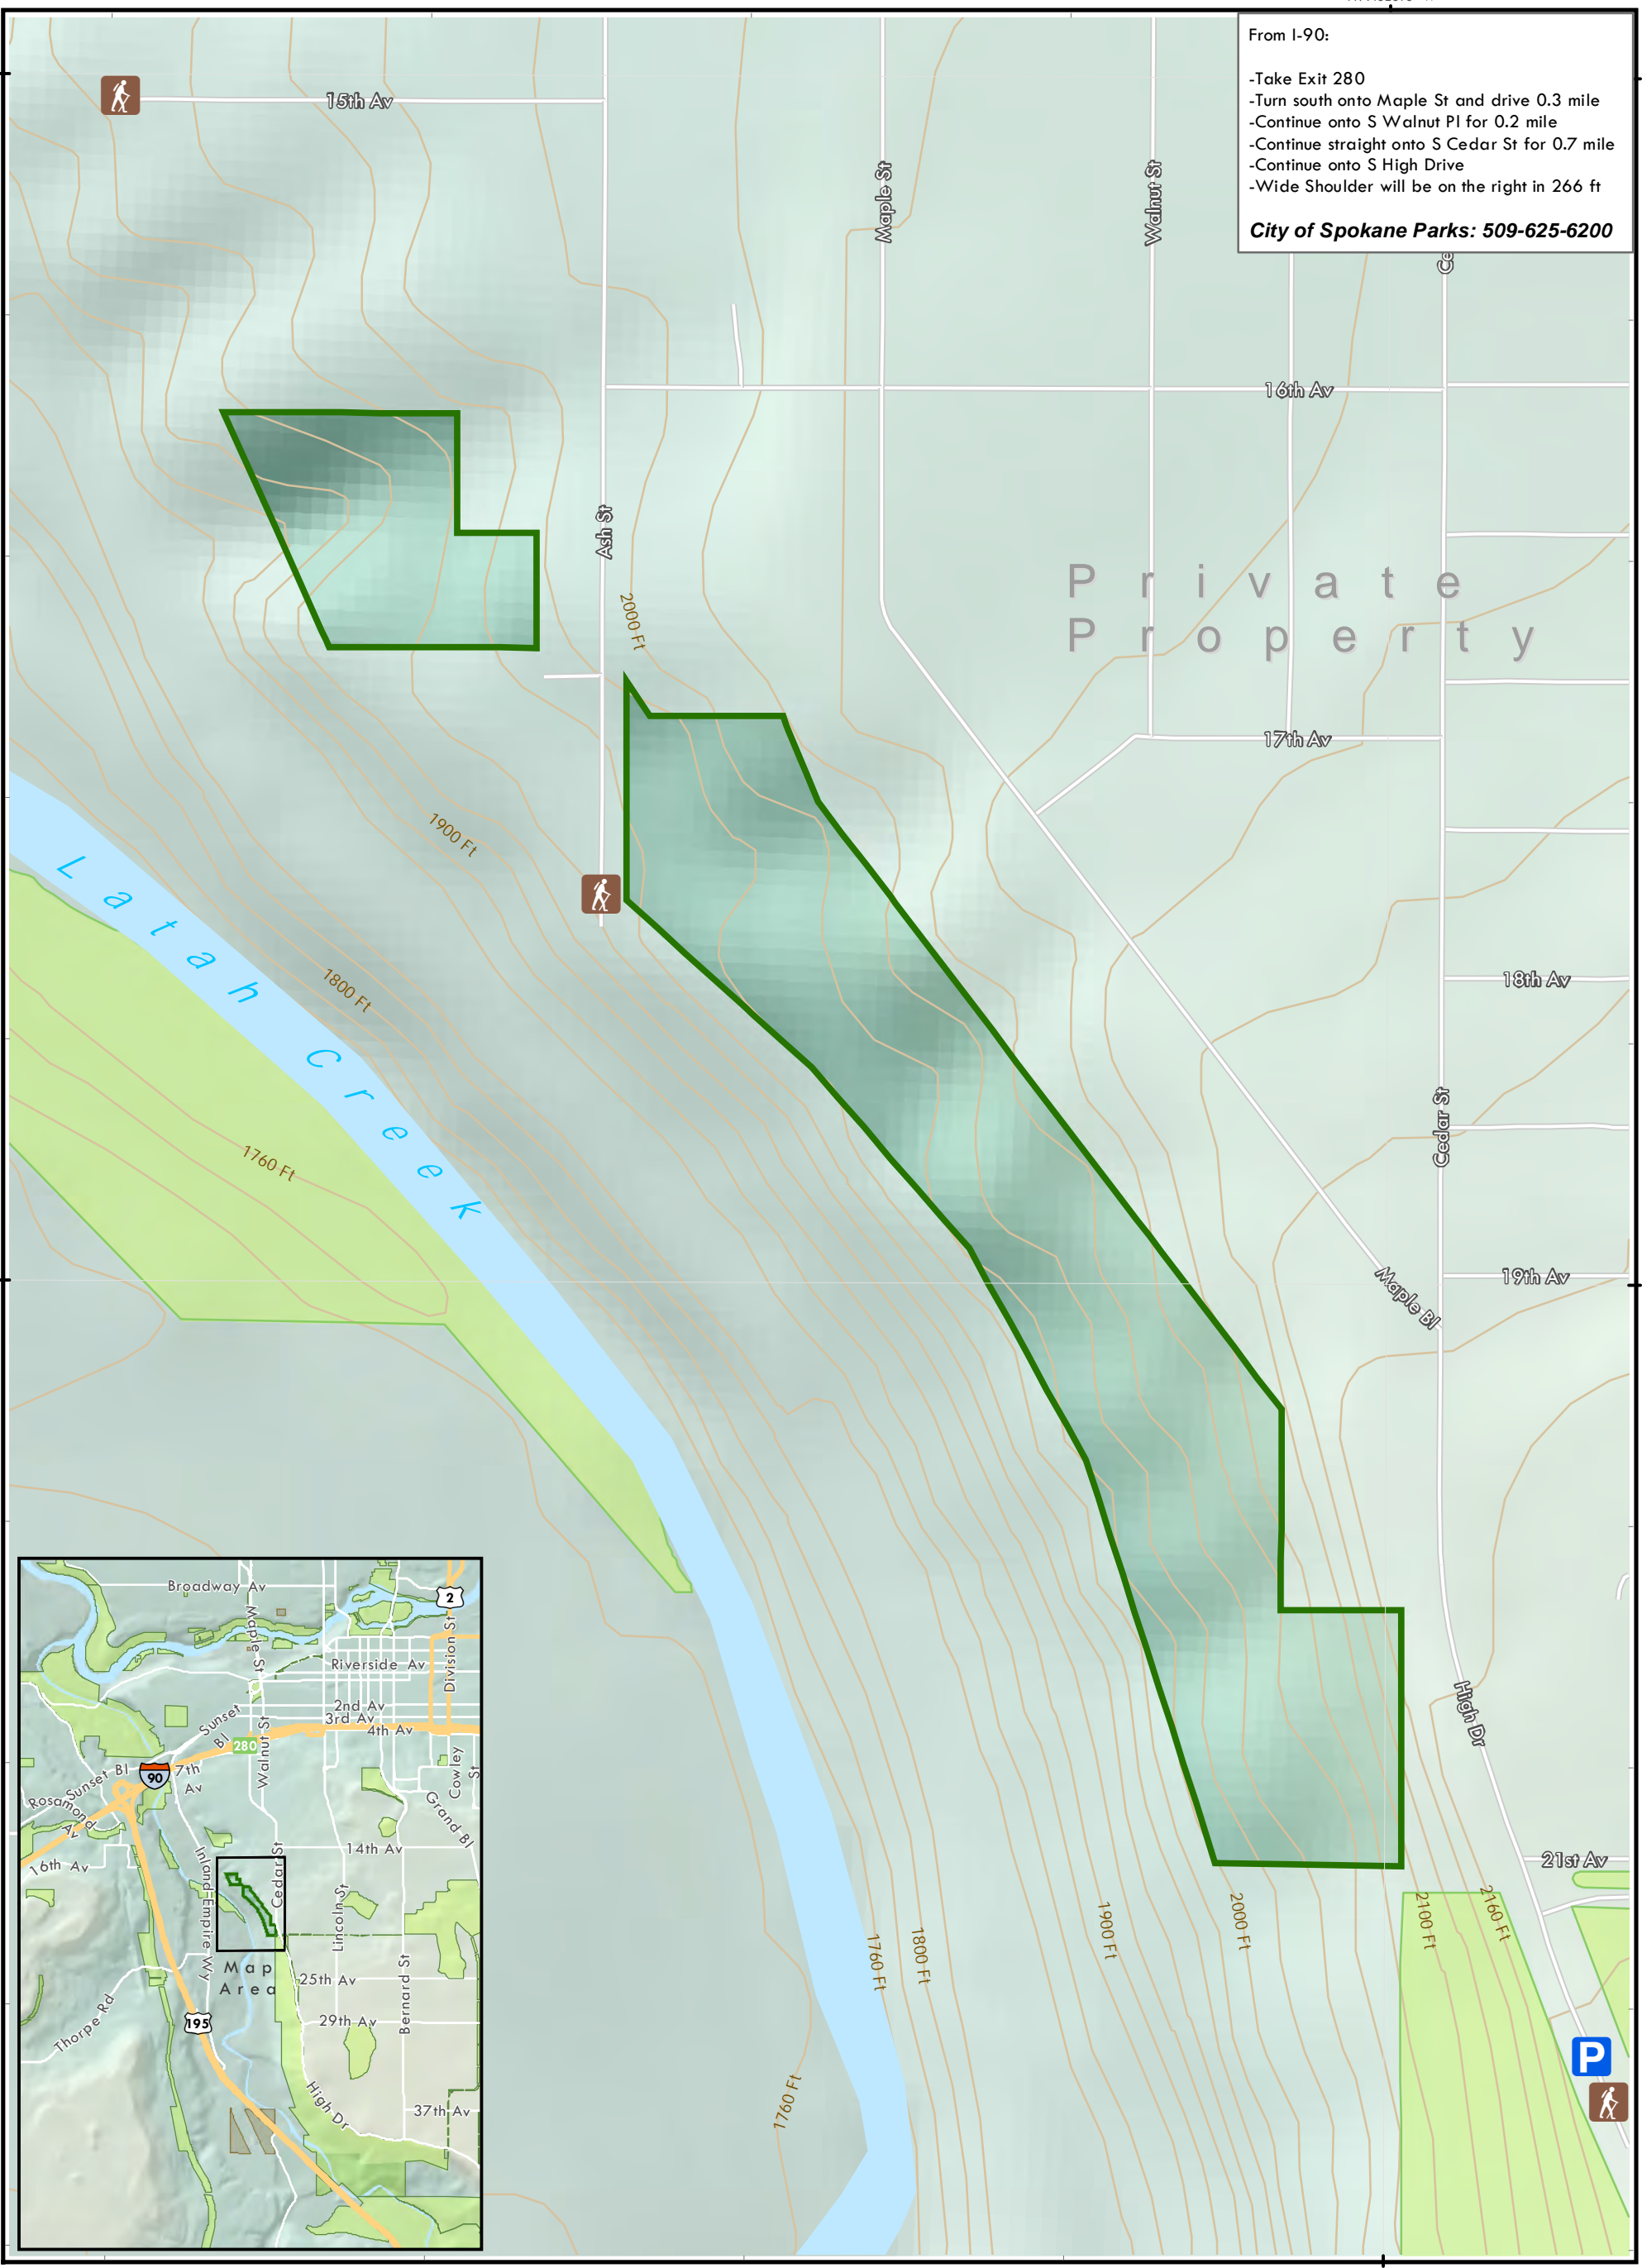

From I-90:

- -Take Exit 280
- -Turn south onto Maple St and drive 0.3 mile
- -Continue onto S Walnut Pl for 0.2 mile
- -Continue straight onto S Cedar St for 0.7 mile
- -Continue onto S High Drive
- -Wide Shoulder will be on the right in 266 ft

City of Spokane Parks: 509-625-6200

City of Spokane ([Website](#))

- High Drive Conservation Area
- Other City of Spokane Parks

- Public Access
- Parking

1. Other
2. Dept. of Natural Resources ([Website](#))

High Drive Conservation Area

Owned and Managed by City of Spokane

Spokane County Geographic Information Systems
Map Produced: June 2014

Contour Interval: 20 Ft

Note: This is a GIS map showing base layers rendered for "best fit" with digital orthophotography. While every attempt is made to ensure the accuracy of this information, no warranty accompanies this map. If you have any additional questions, please contact the Spokane County Parks department at: 509-477-4730.