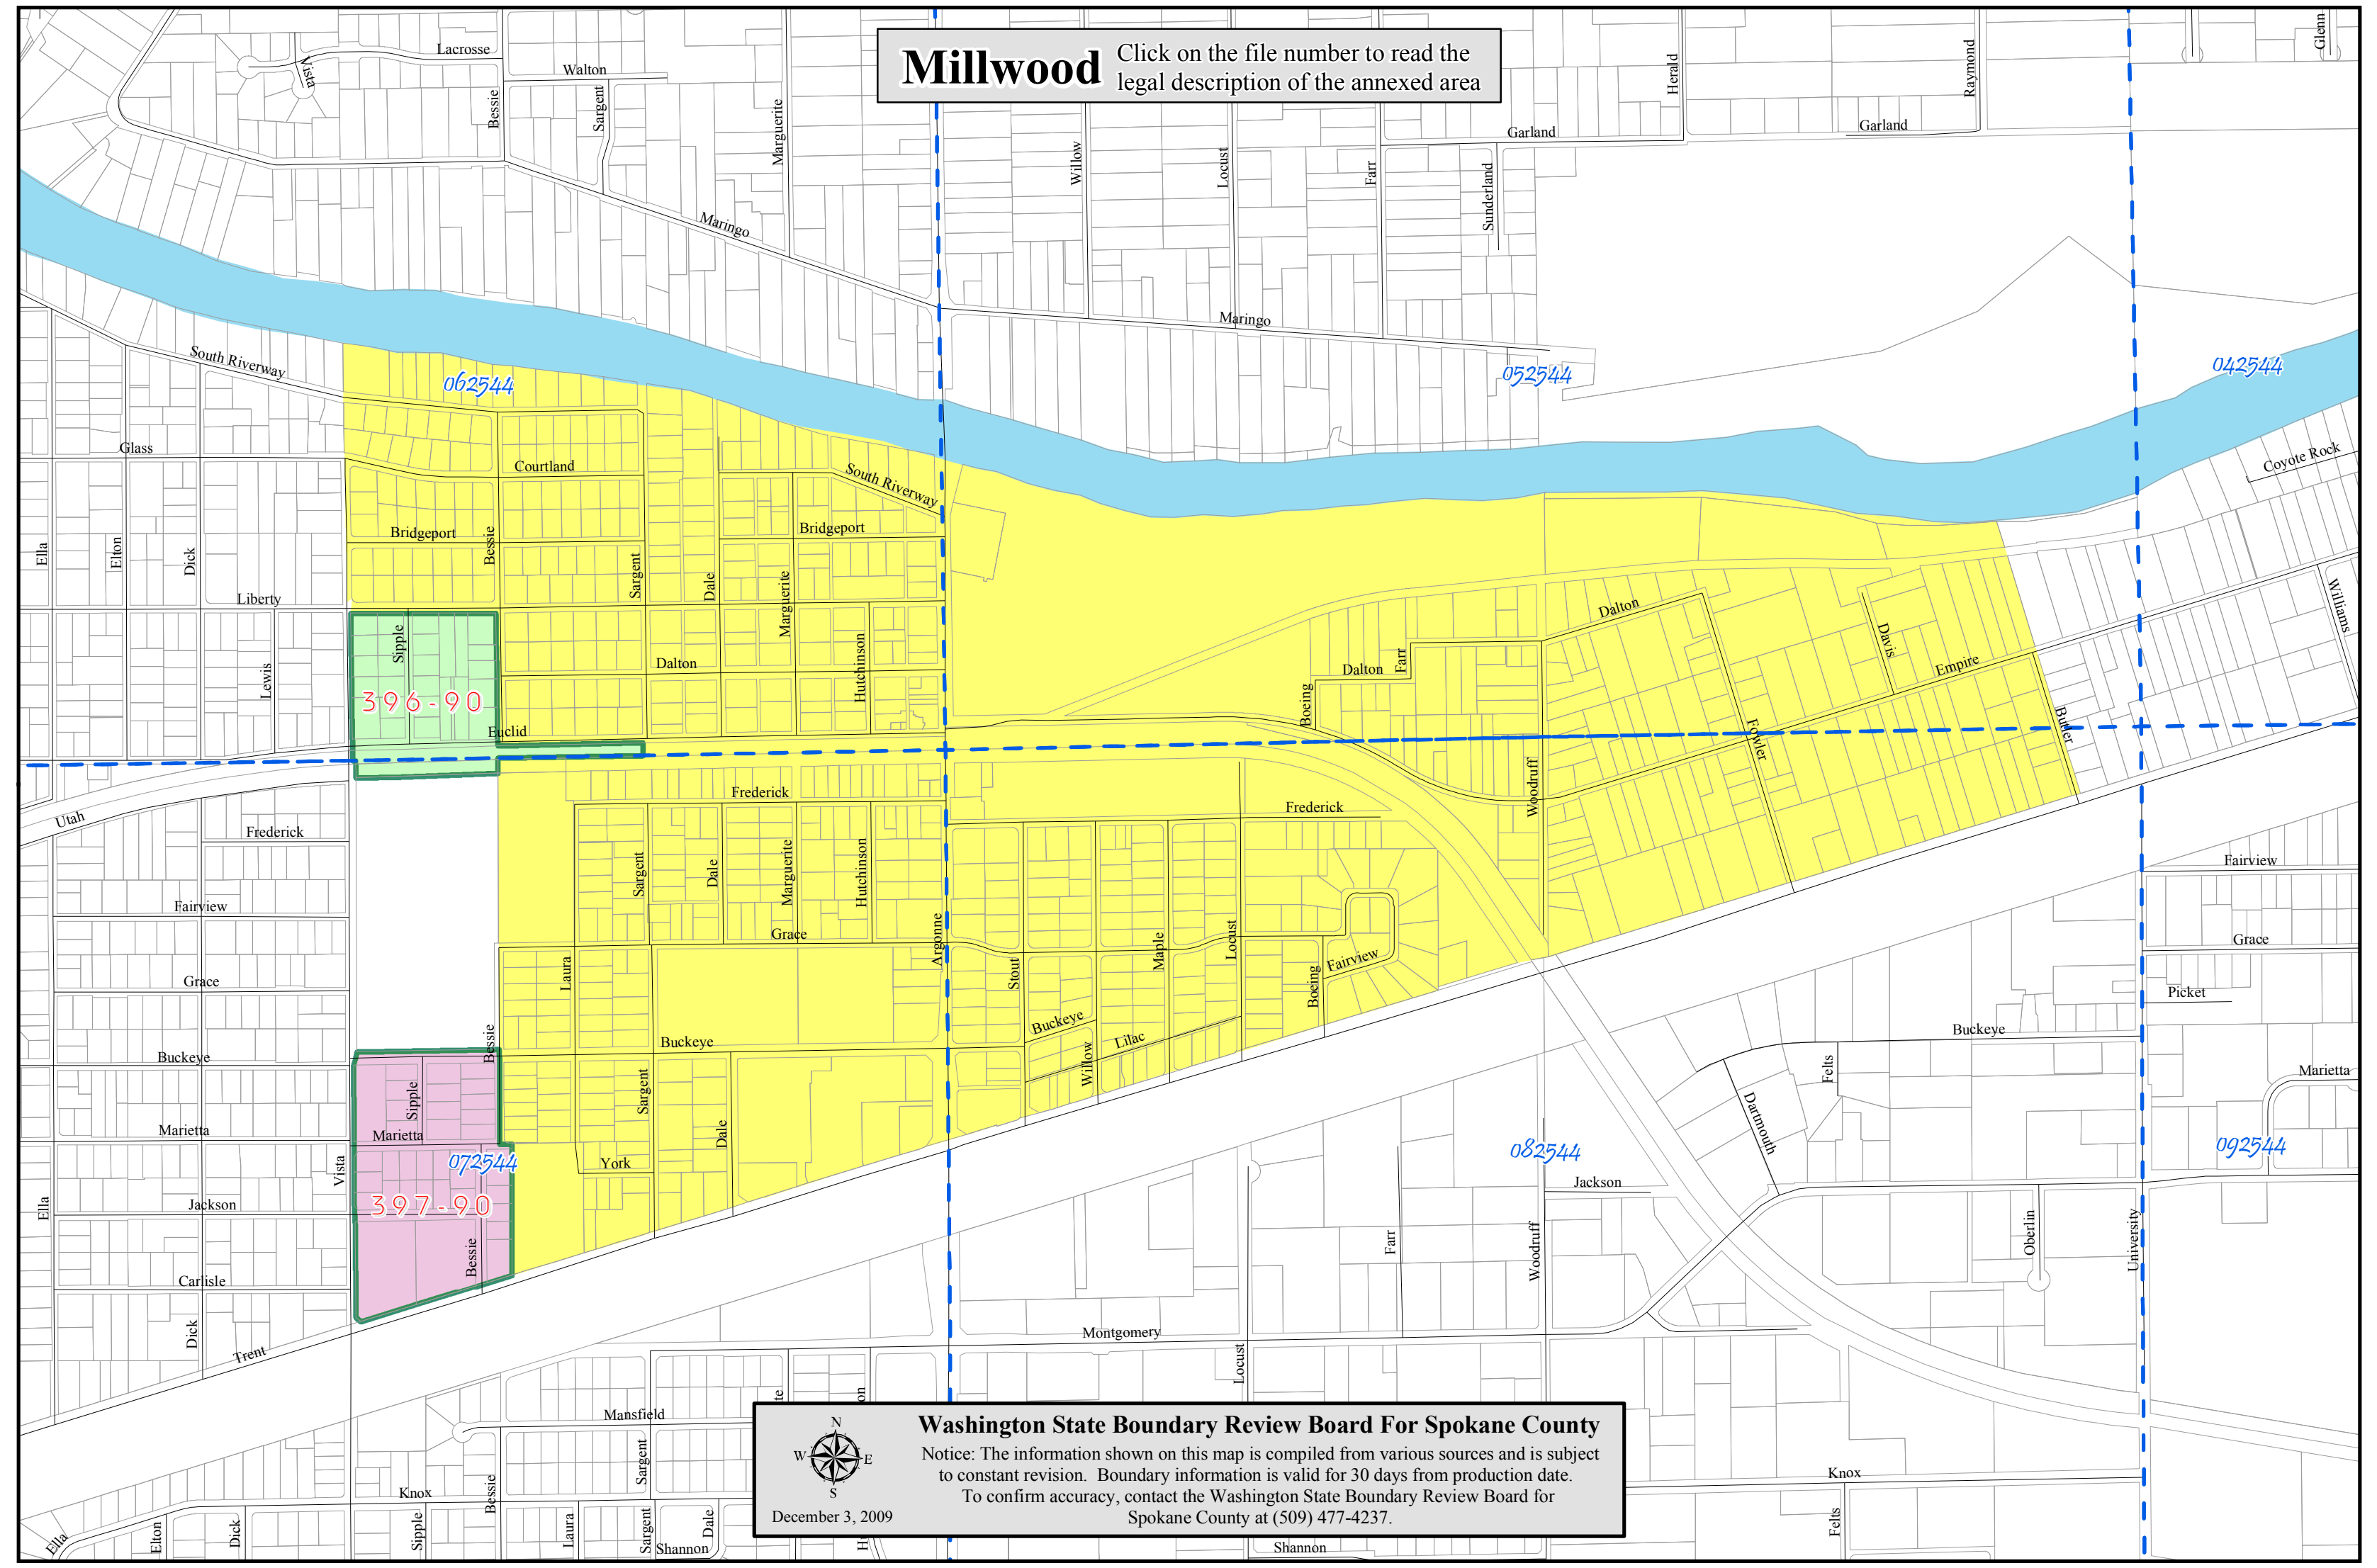

Millwood Click on the file number to read the legal description of the annexed area

Washington State Boundary Review Board For Spokane County
Notice: The information shown on this map is compiled from various sources and is subject to constant revision. Boundary information is valid for 30 days from production date.
To confirm accuracy, contact the Washington State Boundary Review Board for Spokane County at (509) 477-4237.
December 3, 2009