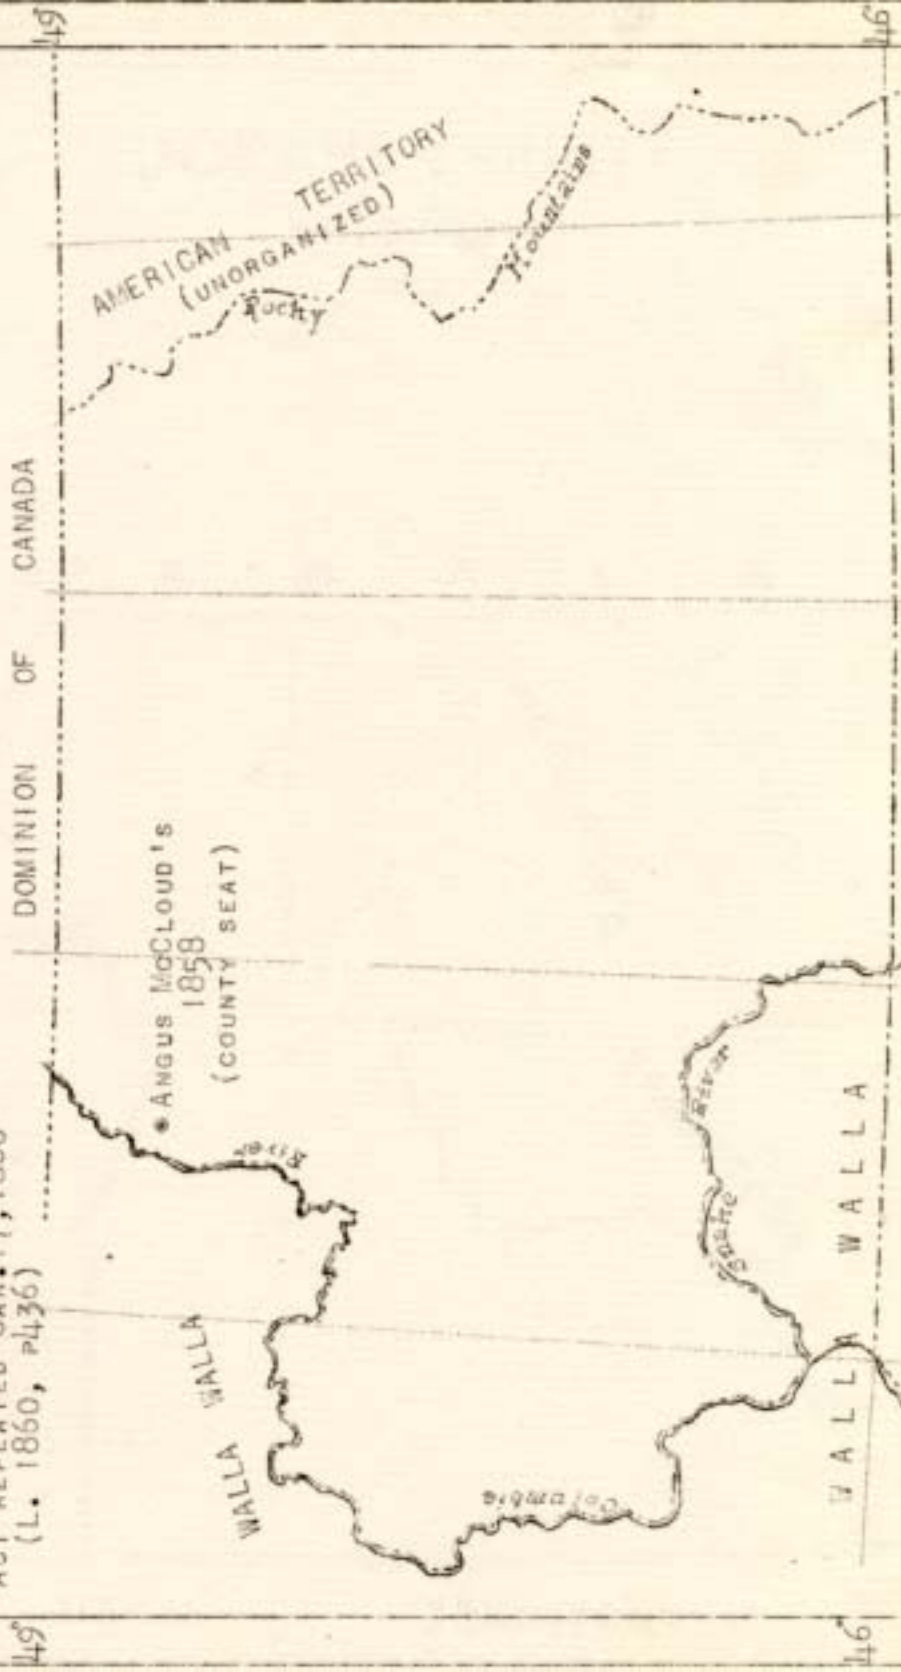

• SPOKANE COUNTY •

CREATED JAN. 29, 1858

(L. 1858, P51)

ACT REPEATED JAN. 17, 1860

(L. 1860, P436)

DOMINION OF CANADA

AMERICAN TERRITORY
(UNORGANIZED)

• ANGUS McCloud's
1858
(COUNTY SEAT)

WALLA WALLA

WALLA WALLA

OREGON TERRITORY

119° 117° 115° 113°

46 49

119 117 115 113